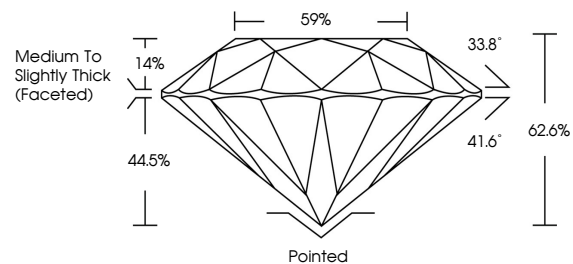

PROPORTIONS