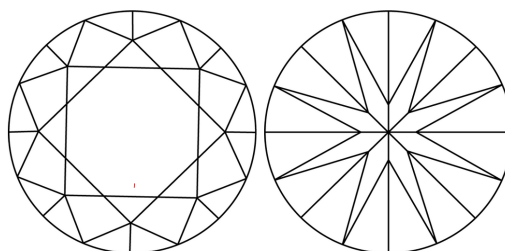

CLARITY CHARACTERISTICS

KEY TO SYMBOLS

Red symbols indicate internal characteristics.
Green symbols indicate external characteristics.