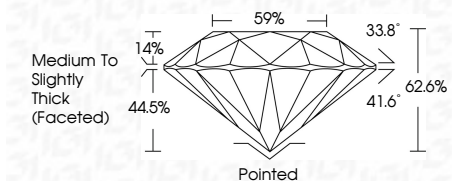

ELECTRONIC COPY

LG636424913
Report verification at igi.org

May 31, 2024
IGI Report Number **LG636424913**
Description **LABORATORY GROWN DIAMOND**
Shape and Cutting Style **ROUND BRILLIANT**
Measurements **6.51 - 6.55 X 4.09 MM**

GRADING RESULTS
Carat Weight **1.09 CARAT**
Color Grade **G**
Clarity Grade **VVS 2**
Cut Grade **EXCELLENT**

ADDITIONAL GRADING INFORMATION
Polish **EXCELLENT**
Symmetry **EXCELLENT**
Fluorescence **NONE**
Inscription(s) **IGI LG636424913**
Comments: This Laboratory Grown Diamond was created by Chemical Vapor Deposition (CVD) growth process. Type IIa

May 31, 2024
IGI Report No **LG636424913**
ROUND BRILLIANT
6.51 - 6.55 X 4.09 MM
Carat Weight **1.09 CARAT**
Color Grade **G**
Clarity Grade **VVS 2**
Cut Grade **EXCELLENT**
Depth **62.6%**
Table **59%**
Girdle **Medium To Slightly Thick (Faceted)**
Culet **Pointed**
Polish **EXCELLENT**
Symmetry **EXCELLENT**
Fluorescence **NONE**
Inscriptions(s) **IGI LG636424913**
Comments: This Laboratory Grown Diamond was created by Chemical Vapor Deposition (CVD) growth process. Type IIa

LABORATORY GROWN DIAMOND REPORT

May 31, 2024
IGI Report Number **LG636424913**
Description **LABORATORY GROWN DIAMOND**
Shape and Cutting Style **ROUND BRILLIANT**
Measurements **6.51 - 6.55 X 4.09 MM**