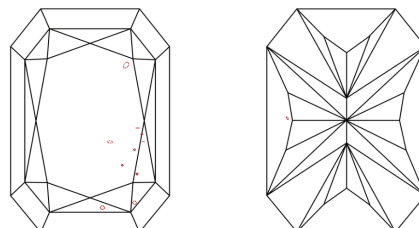

CLARITY CHARACTERISTICS

KEY TO SYMBOLS

Red symbols indicate internal characteristics.
Green symbols indicate external characteristics.