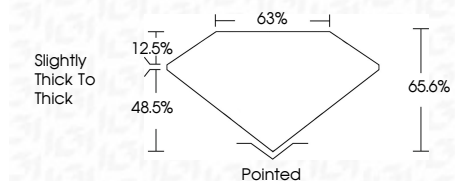

ELECTRONIC COPY

LG636428614
Report verification at igi.org

May 31, 2024
IGI Report Number **LG636428614**
Description **LABORATORY GROWN DIAMOND**
Shape and Cutting Style **CUT CORNERED
RECTANGULAR MODIFIED
BRILLIANT**

Measurements **11.41 X 7.71 X 5.06 MM**

GRADING RESULTS

Carat Weight **4.00 CARATS**
Color Grade **G**
Clarity Grade **VS 2**

ADDITIONAL GRADING INFORMATION

Polish **EXCELLENT**
Symmetry **EXCELLENT**
Fluorescence **NONE**
Inscription(s) **IGI LG636428614**
Comments: This Laboratory Grown Diamond was created by Chemical Vapor Deposition (CVD) growth process. Type IIa

May 31, 2024
IGI Report No **LG636428614**
CUT CORNERED RECT. MODIFIED BRILLIANT
11.41 X 7.71 X 5.06 MM
Carat Weight **4.00 CARATS**
Color Grade **G**
Clarity Grade **VS 2**
Depth **48.5%**
Table **12.5%**
Girdle **Slightly thick to Thick**
Culet **Pointed**
Polish **EXCELLENT**
Symmetry **EXCELLENT**
Fluorescence **NONE**
Inscription(s) **IGI LG636428614**
Comments: This Laboratory Grown Diamond was created by Chemical Vapor Deposition (CVD) growth process. Type IIa

LABORATORY GROWN DIAMOND REPORT

May 31, 2024
IGI Report Number **LG636428614**
Description **LABORATORY GROWN DIAMOND**
Shape and Cutting Style **CUT CORNERED RECTANGULAR
MODIFIED BRILLIANT**
Measurements **11.41 X 7.71 X 5.06 MM**