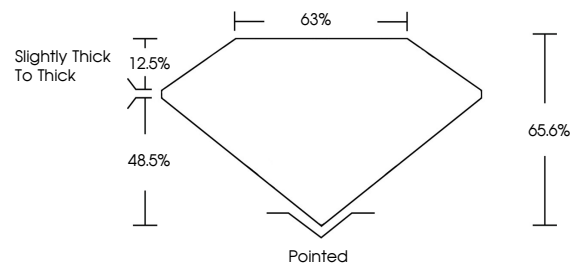

Measurements **11.41 X 7.71 X 5.06 MM**

GRADING RESULTS

Carat Weight **4.00 CARATS**
Color Grade **G**
Clarity Grade **VS 2**

ADDITIONAL GRADING INFORMATION

Polish **EXCELLENT**
Symmetry **EXCELLENT**
Fluorescence **NONE**
Inscription(s) **IGI LG636428614**
Comments: This Laboratory Grown Diamond was created by Chemical Vapor Deposition (CVD) growth process. Type IIa

May 31, 2024
IGI Report No **LG636428614**
CUT CORNERED RECT. MODIFIED BRILLIANT
11.41 X 7.71 X 5.06 MM
Carat Weight **4.00 CARATS**
Color Grade **G**
Clarity Grade **VS 2**
Depth **48.5%**
Table **12.5%**
Girdle **Slightly thick to Thick**
Culet **Pointed**
Polish **EXCELLENT**
Symmetry **EXCELLENT**
Fluorescence **NONE**
Inscription(s) **IGI LG636428614**
Comments: This Laboratory Grown Diamond was created by Chemical Vapor Deposition (CVD) growth process. Type IIa

GRADING RESULTS

Carat Weight **4.00 CARATS**
Color Grade **G**
Clarity Grade **VS 2**

ADDITIONAL GRADING INFORMATION

Polish **EXCELLENT**
Symmetry **EXCELLENT**
Fluorescence **NONE**
Inscription(s) **IGI LG636428614**

Comments: This Laboratory Grown Diamond was created by Chemical Vapor Deposition (CVD) growth process. Type IIa

PROPORTIONS

CLARITY CHARACTERISTICS

KEY TO SYMBOLS

Red symbols indicate internal characteristics.
Green symbols indicate external characteristics.