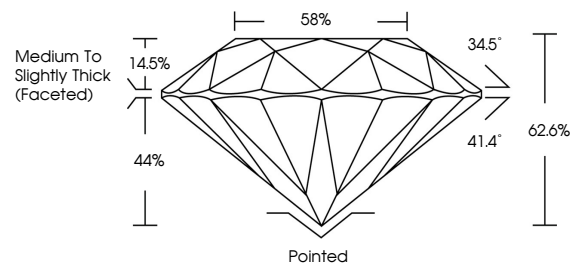

IGI

June 4, 2024
IGI Report No. **LG636433831**
ROUND BRILLIANT
8.10 - 8.14 X 5.09 MM
Carat Weight **2.09 CARATS**
Color Grade **H**
Clarity Grade **VS 2**
Cut Grade **EXCELLENT**
Depth **62.6%**
Table **58%**
Girdle **Medium To Slightly Thick (Faceted)**
Culet **Pointed**
Polish **EXCELLENT**
Symmetry **EXCELLENT**
Fluorescence **NONE**
Inscription(s) **IGI LG636433831**
Comments: This Laboratory Grown Diamond was created by Chemical Vapor Deposition (CVD) growth process. Type IIa

LABORATORY GROWN DIAMOND REPORT

June 4, 2024
IGI Report Number **LG636433831**
Description **LABORATORY GROWN DIAMOND**
Shape and Cutting Style **ROUND BRILLIANT**
Measurements **8.10 - 8.14 X 5.09 MM**

GRADING RESULTS

Carat Weight **2.09 CARATS**
Color Grade **H**
Clarity Grade **VS 2**
Cut Grade **EXCELLENT**

ADDITIONAL GRADING INFORMATION

Polish **EXCELLENT**
Symmetry **EXCELLENT**
Fluorescence **NONE**
Inscription(s) **IGI LG636433831**

Comments: This Laboratory Grown Diamond was created by Chemical Vapor Deposition (CVD) growth process. Type IIa

PROPORTIONS

CLARITY CHARACTERISTICS

KEY TO SYMBOLS

Red symbols indicate internal characteristics.
Green symbols indicate external characteristics.