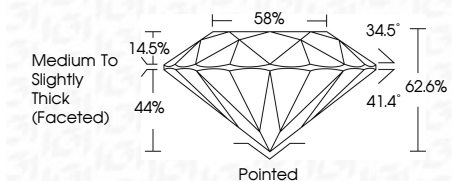

ELECTRONIC COPY

LG636433831
Report verification at igi.org

June 4, 2024
IGI Report Number **LG636433831**
Description **LABORATORY GROWN DIAMOND**
Shape and Cutting Style **ROUND BRILLIANT**
Measurements **8.10 - 8.14 X 5.09 MM**

GRADING RESULTS

Carat Weight **2.09 CARATS**
Color Grade **H**
Clarity Grade **VS 2**
Cut Grade **EXCELLENT**

ADDITIONAL GRADING INFORMATION

Polish **EXCELLENT**
Symmetry **EXCELLENT**
Fluorescence **NONE**
Inscription(s) **IGI LG636433831**
Comments: This Laboratory Grown Diamond was created by Chemical Vapor Deposition (CVD) growth process. Type IIa

IGI

June 4, 2024
IGI Report No. **LG636433831**
ROUND BRILLIANT
8.10 - 8.14 X 5.09 MM
Carat Weight **2.09 CARATS**
Color Grade **H**
Clarity Grade **VS 2**
Cut Grade **EXCELLENT**
Depth **62.6%**
Table **58%**
Girdle **Medium To Slightly Thick (Faceted)**
Culet **Pointed**
Polish **EXCELLENT**
Symmetry **EXCELLENT**
Fluorescence **NONE**
Inscription(s) **IGI LG636433831**
Comments: This Laboratory Grown Diamond was created by Chemical Vapor Deposition (CVD) growth process. Type IIa

LABORATORY GROWN DIAMOND REPORT

June 4, 2024
IGI Report Number **LG636433831**
Description **LABORATORY GROWN DIAMOND**
Shape and Cutting Style **ROUND BRILLIANT**
Measurements **8.10 - 8.14 X 5.09 MM**