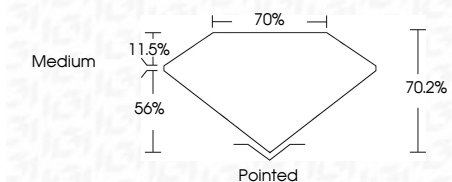

ELECTRONIC COPY

LG636447486
Report verification at igi.org

May 29, 2024

IGI Report Number **LG636447486**

Description **LABORATORY GROWN DIAMOND**

Shape and Cutting Style **PRINCESS CUT**

Measurements **7.20 X 7.01 X 4.92 MM**

GRADING RESULTS

Carat Weight **2.18 CARATS**

Color Grade **G**

Clarity Grade **SI 1**

ADDITIONAL GRADING INFORMATION

Polish **EXCELLENT**

Symmetry **EXCELLENT**

Fluorescence **NONE**

2.18 CARATS
Color Grade **G**
Clarity Grade **SI 1**
Depth **70.2%**
Table **70%**
Girdle **Medium**
Culet **Pointed**
Polish **EXCELLENT**
Symmetry **EXCELLENT**
Fluorescence **NONE**
Inscription(s) **IGI LG636447486**

Shape and Cutting Style **PRINCESS CUT**

Measurements **7.20 X 7.01 X 4.92 MM**

GRADING RESULTS

Carat Weight **2.18 CARATS**

Color Grade **G**

Clarity Grade **SI 1**

ADDITIONAL GRADING INFORMATION

Polish **EXCELLENT**