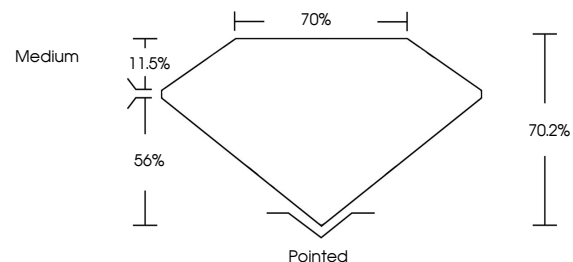

PROPORTIONS