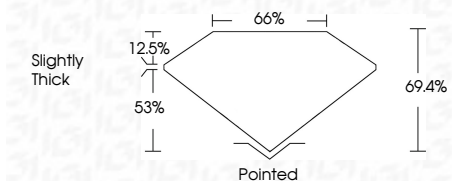

ELECTRONIC COPY

LG636448015
Report verification at igi.org

May 24, 2024
IGI Report Number **LG636448015**
Description **LABORATORY GROWN DIAMOND**
Shape and Cutting Style **CUT CORNERED
RECTANGULAR MODIFIED
BRILLIANT**

Measurements **7.32 X 5.23 X 3.63 MM**

GRADING RESULTS

Carat Weight **1.18 CARAT**
Color Grade **F**
Clarity Grade **VS 1**

ADDITIONAL GRADING INFORMATION

Polish **EXCELLENT**
Symmetry **EXCELLENT**
Fluorescence **NONE**
Inscription(s) **IGI LG636448015**
Comments: This Laboratory Grown Diamond was created by Chemical Vapor Deposition (CVD) growth process. Type IIa

IGI

May 24, 2024
IGI Report No. LG636448015
CUT CORNERED RECT. MODIFIED BRILLIANT
7.32 X 5.23 X 3.63 MM
1.18 CARAT
F
VS 1
69.4%
53%
Slightly Thick
Pointed
EXCELLENT
EXCELLENT
NONE
IGI LG636448015

Comments: This Laboratory Grown Diamond was created by Chemical Vapor Deposition (CVD) growth process. Type IIa

LABORATORY GROWN DIAMOND REPORT

May 24, 2024
IGI Report Number **LG636448015**
Description **LABORATORY GROWN DIAMOND**
Shape and Cutting Style **CUT CORNERED RECTANGULAR
MODIFIED BRILLIANT**
Measurements **7.32 X 5.23 X 3.63 MM**