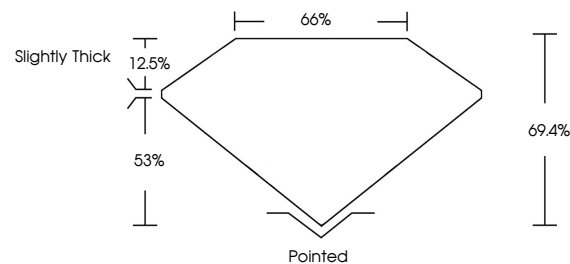

Measurements **7.32 X 5.23 X 3.63 MM**

GRADING RESULTS

Carat Weight **1.18 CARAT**
Color Grade **F**
Clarity Grade **VS 1**

ADDITIONAL GRADING INFORMATION

Polish **EXCELLENT**
Symmetry **EXCELLENT**
Fluorescence **NONE**
Inscription(s) **IGI LG636448015**
Comments: This Laboratory Grown Diamond was created by Chemical Vapor Deposition (CVD) growth process. Type IIa

GRADING RESULTS

Carat Weight **1.18 CARAT**
Color Grade **F**
Clarity Grade **VS 1**

ADDITIONAL GRADING INFORMATION

Polish **EXCELLENT**
Symmetry **EXCELLENT**
Fluorescence **NONE**
Inscription(s) **IGI LG636448015**

Comments: This Laboratory Grown Diamond was created by Chemical Vapor Deposition (CVD) growth process. Type IIa

PROPORTIONS

CLARITY CHARACTERISTICS

KEY TO SYMBOLS

Red symbols indicate internal characteristics.
Green symbols indicate external characteristics.