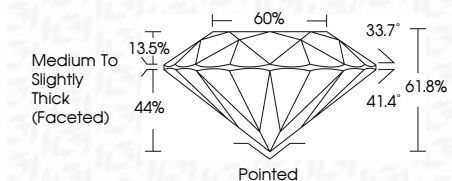

ELECTRONIC COPY

LG636466788
Report verification at igi.org

May 26, 2024
IGI Report Number **LG636466788**
Description **LABORATORY GROWN DIAMOND**
Shape and Cutting Style **ROUND BRILLIANT**
Measurements **8.10 - 8.16 X 5.03 MM**

GRADING RESULTS
Carat Weight **2.06 CARATS**
Color Grade **F**
Clarity Grade **VS 2**
Cut Grade **EXCELLENT**

ADDITIONAL GRADING INFORMATION
Polish **EXCELLENT**
Symmetry **EXCELLENT**
Fluorescence **NONE**
Inscription(s) **IGI LG636466788**
Comments: This Laboratory Grown Diamond was created by Chemical Vapor Deposition (CVD) growth process. Type IIa

May 26, 2024
IGI Report No. LG636466788
ROUND BRILLIANT
8.10 - 8.16 X 5.03 MM
Carat Weight **2.06 CARATS**
Color Grade **F**
Clarity Grade **VS 2**
Depth **EXCELLENT**
Table **61.6%**
Girdle **66%**
Medium To Slightly Thick (Faceted)
Culet **Pointed**
Polish **EXCELLENT**
Symmetry **EXCELLENT**
Fluorescence **NONE**
Inscriptions(s) **IGI LG636466788**
Comments: This Laboratory Grown Diamond was created by Chemical Vapor Deposition (CVD) growth process. Type IIa

GRADING RESULTS
Carat Weight **2.06 CARATS**
Color Grade **F**
Clarity Grade **VS 2**
Cut Grade **EXCELLENT**

ADDITIONAL GRADING INFORMATION
Polish **EXCELLENT**
Symmetry **EXCELLENT**
Fluorescence **NONE**
Inscription(s) **IGI LG636466788**