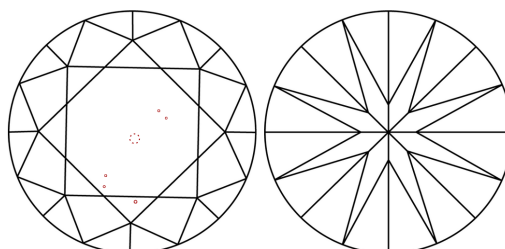

CLARITY CHARACTERISTICS

KEY TO SYMBOLS

Red symbols indicate internal characteristics.
Green symbols indicate external characteristics.