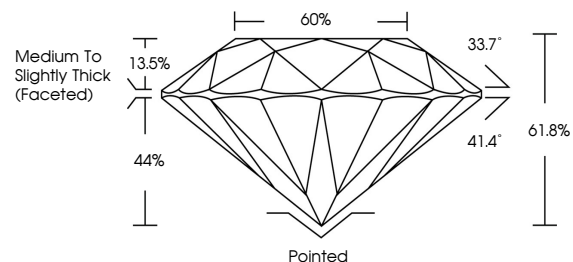

PROPORTIONS