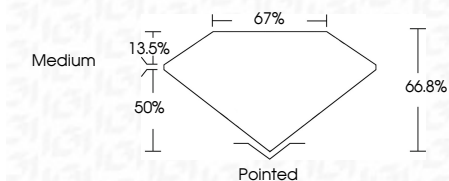

Measurements **9.13 X 6.29 X 4.20 MM**

**GRADING RESULTS**

Carat Weight **2.11 CARATS**  
Color Grade **F**  
Clarity Grade **VS 1**

**ADDITIONAL GRADING INFORMATION**

Polish **EXCELLENT**  
Symmetry **EXCELLENT**  
Fluorescence **NONE**  
Inscription(s) **(IGI) LG636466849**  
Comments: This Laboratory Grown Diamond was created by Chemical Vapor Deposition (CVD) growth process. Type IIa

**IGI**

May 28, 2024  
IGI Report No. LG636466849  
CUT CORNERED RECT. MODIFIED BRILLIANT  
9.13 X 6.29 X 4.20 MM  
2.11 CARATS  
F  
VS 1  
66.8%  
50%  
67%  
Medium  
Pointed  
EXCELLENT  
EXCELLENT  
NONE  
(IGI) LG636466849

Comments: This Laboratory Grown Diamond was created by Chemical Vapor Deposition (CVD) growth process. Type IIa

**LABORATORY GROWN DIAMOND REPORT**

May 28, 2024  
IGI Report Number **LG636466849**  
Description **LABORATORY GROWN DIAMOND**  
Shape and Cutting Style **CUT CORNERED RECTANGULAR  
MODIFIED BRILLIANT**  
Measurements **9.13 X 6.29 X 4.20 MM**

**GRADING RESULTS**

Carat Weight **2.11 CARATS**  
Color Grade **F**  
Clarity Grade **VS 1**

**ADDITIONAL GRADING INFORMATION**

Polish **EXCELLENT**  
Symmetry **EXCELLENT**  
Fluorescence **NONE**  
Inscription(s) **(IGI) LG636466849**