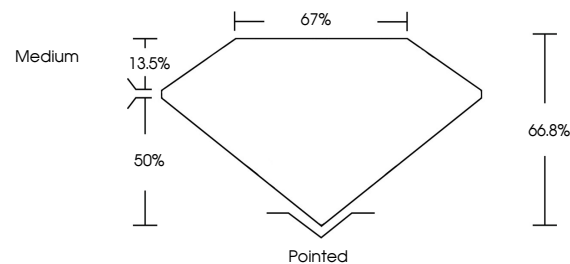

PROPORTIONS