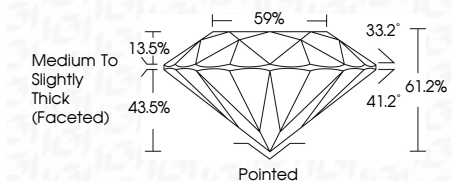

ELECTRONIC COPY

LG636469927
Report verification at igi.org

May 28, 2024
IGI Report Number **LG636469927**
Description **LABORATORY GROWN DIAMOND**
Shape and Cutting Style **ROUND BRILLIANT**
Measurements **8.32 - 8.34 X 5.10 MM**

GRADING RESULTS

Carat Weight **2.19 CARATS**
Color Grade **F**
Clarity Grade **VVS 2**
Cut Grade **IDEAL**

ADDITIONAL GRADING INFORMATION

Polish **EXCELLENT**
Symmetry **EXCELLENT**
Fluorescence **NONE**
Inscription(s) **IGI LG636469927**
Comments: This Laboratory Grown Diamond was created by Chemical Vapor Deposition (CVD) growth process. Type IIa

IGI

May 28, 2024
IGI Report No. **LG636469927**
ROUND BRILLIANT
8.32 - 8.34 X 5.10 MM
Carat Weight **2.19 CARATS**
Color Grade **F**
Clarity Grade **VVS 2**
Cut Grade **IDEAL**
Depth **61.2%**
Table **59%**
Girdle **Medium To Slightly Thick (Faceted)**
Culet **Pointed**
Polish **EXCELLENT**
Symmetry **EXCELLENT**
Fluorescence **NONE**
Inscription(s) **IGI LG636469927**
Comments: This Laboratory Grown Diamond was created by Chemical Vapor Deposition (CVD) growth process. Type IIa

GRADING RESULTS

Carat Weight **2.19 CARATS**
Color Grade **F**
Clarity Grade **VVS 2**
Cut Grade **IDEAL**

ADDITIONAL GRADING INFORMATION

Polish **EXCELLENT**
Symmetry **EXCELLENT**
Fluorescence **NONE**
Inscription(s) **IGI LG636469927**