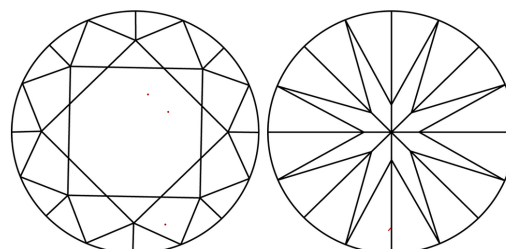

CLARITY CHARACTERISTICS

KEY TO SYMBOLS

Red symbols indicate internal characteristics.
Green symbols indicate external characteristics.