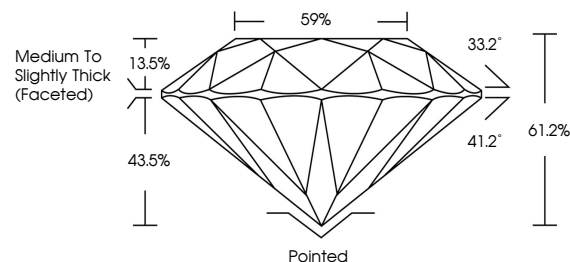

GRADING RESULTS

Carat Weight **2.19 CARATS**
Color Grade **F**
Clarity Grade **VVS 2**
Cut Grade **IDEAL**

ADDITIONAL GRADING INFORMATION

Polish **EXCELLENT**
Symmetry **EXCELLENT**
Fluorescence **NONE**
Inscription(s) **IGI LG636469927**
Comments: This Laboratory Grown Diamond was created by Chemical Vapor Deposition (CVD) growth process. Type IIa

IGI

May 28, 2024
IGI Report No. **LG636469927**
ROUND BRILLIANT
8.32 - 8.34 X 5.10 MM
Carat Weight **2.19 CARATS**
Color Grade **F**
Clarity Grade **VVS 2**
Cut Grade **IDEAL**
Depth **61.2%**
Table **59%**
Girdle **Medium To Slightly Thick (Faceted)**
Culet **Pointed**
Polish **EXCELLENT**
Symmetry **EXCELLENT**
Fluorescence **NONE**
Inscription(s) **IGI LG636469927**
Comments: This Laboratory Grown Diamond was created by Chemical Vapor Deposition (CVD) growth process. Type IIa

GRADING RESULTS

Carat Weight **2.19 CARATS**
Color Grade **F**
Clarity Grade **VVS 2**
Cut Grade **IDEAL**

ADDITIONAL GRADING INFORMATION

Polish **EXCELLENT**
Symmetry **EXCELLENT**
Fluorescence **NONE**
Inscription(s) **IGI LG636469927**

Comments: This Laboratory Grown Diamond was created by Chemical Vapor Deposition (CVD) growth process. Type IIa

PROPORTIONS

CLARITY CHARACTERISTICS

KEY TO SYMBOLS

Red symbols indicate internal characteristics.
Green symbols indicate external characteristics.