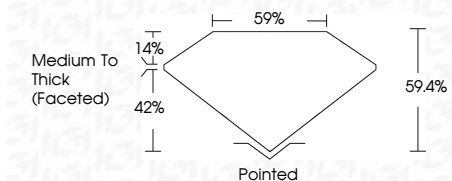

ELECTRONIC COPY

LG636482128
Report verification at igi.org

May 27, 2024
IGI Report Number **LG636482128**
Description **LABORATORY GROWN DIAMOND**
Shape and Cutting Style **HEART BRILLIANT**
Measurements **7.72 X 8.25 X 4.90 MM**

GRADING RESULTS
Carat Weight **1.76 CARAT**
Color Grade **D**
Clarity Grade **VS 1**

ADDITIONAL GRADING INFORMATION
Polish **EXCELLENT**
Symmetry **EXCELLENT**
Fluorescence **NONE**
Inscription(s) **IGI LG636482128**
Comments: As Grown - No indication of post-growth treatment.
This Laboratory Grown Diamond was created by High Pressure High Temperature (HPHT) growth process.
Type II

May 27, 2024
IGI Report No LG636482128
HEART BRILLIANT
7.72 X 8.25 X 4.90 MM
1.76 CARAT
D
VS 1
Color Grade
Depth 69.4%
Table 67%
Girdle
Medium To Thick (Faceted)
Pointed
Culet
Polish EXCELLENT
Symmetry EXCELLENT
Fluorescence NONE
Inscription(s) IGI LG636482128

GRADING RESULTS
Carat Weight **1.76 CARAT**
Color Grade **D**
Clarity Grade **VS 1**

ADDITIONAL GRADING INFORMATION
Polish **EXCELLENT**
Symmetry **EXCELLENT**
Fluorescence **NONE**
Inscription(s) **IGI LG636482128**