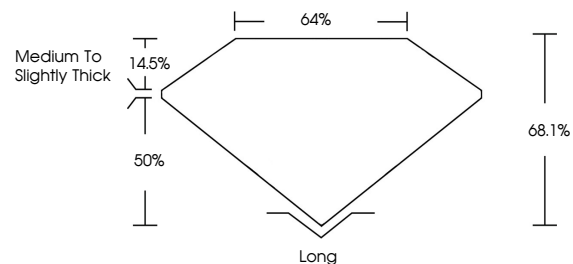

Description **LABORATORY GROWN DIAMOND**

Shape and Cutting Style **EMERALD CUT**

Measurements **7.92 X 5.26 X 3.58 MM**

**GRADING RESULTS**

Carat Weight **1.50 CARAT**

Color Grade **FANCY VIVID BLUE**

Clarity Grade **VS 1**

**PROPORTIONS**

**CLARITY CHARACTERISTICS**

**KEY TO SYMBOLS**

Red symbols indicate internal characteristics.  
Green symbols indicate external characteristics.

Sample Image Used

**COLOR**

D E F G H I J Faint Very Light Light