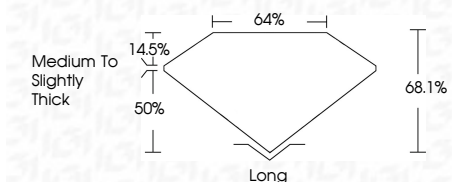

**ELECTRONIC COPY**

LG636483238  
Report verification at igi.org

June 5, 2024

IGI Report Number **LG636483238**

Description **LABORATORY GROWN DIAMOND**

Shape and Cutting Style **EMERALD CUT**

Measurements **7.92 X 5.26 X 3.58 MM**

**GRADING RESULTS**

Carat Weight **1.50 CARAT**

Color Grade **FANCY VIVID BLUE**

Clarity Grade **VS 1**

**ADDITIONAL GRADING INFORMATION**

Polish **EXCELLENT**

Symmetry **EXCELLENT**

Fluorescence **NONE**

Inscription(s) **IGI LG636483238**

Comments: This Laboratory Grown Diamond was created by Chemical Vapor Deposition (CVD) growth process. Indications of post-growth treatment.

**IGI**

June 5, 2024  
IGI Report No. LG636483238  
**EMERALD CUT**  
1.50 CARAT  
FANCY VIVID BLUE  
VS 1  
68.1%  
44%  
Medium to Slightly Thick  
Long  
EXCELLENT  
EXCELLENT  
NONE  
IGI LG636483238

Description **LABORATORY GROWN DIAMOND**

Shape and Cutting Style **EMERALD CUT**

Measurements **7.92 X 5.26 X 3.58 MM**

**GRADING RESULTS**

Carat Weight **1.50 CARAT**

Color Grade **FANCY VIVID BLUE**

Clarity Grade **VS 1**