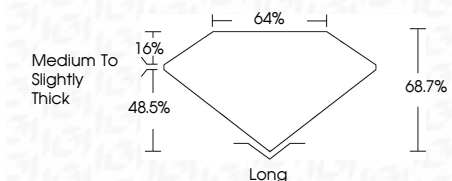

ELECTRONIC COPY

LG636483257
Report verification at igi.org

June 7, 2024
IGI Report Number **LG636483257**
Description **LABORATORY GROWN DIAMOND**
Shape and Cutting Style **EMERALD CUT**
Measurements **7.02 X 4.69 X 3.22 MM**

GRADING RESULTS
Carat Weight **1.06 CARAT**
Color Grade **FANCY INTENSE BLUE**
Clarity Grade **VVS 2**

ADDITIONAL GRADING INFORMATION
Polish **EXCELLENT**
Symmetry **EXCELLENT**
Fluorescence **NONE**
Inscription(s) **IGI LG636483257**
Comments: This Laboratory Grown Diamond was created by Chemical Vapor Deposition (CVD) growth process. Indications of post-growth treatment.

June 7, 2024
IGI Report No. **LG636483257**
EMERALD CUT
Carat Weight **1.06 CARAT**
Color Grade **FANCY INTENSE BLUE**
Clarity Grade **VVS 2**
Depth **48.5%**
Table **64%**
Girdle **Medium to Slightly Thick**
Culet **Long**
Polish **EXCELLENT**
Symmetry **EXCELLENT**
Fluorescence **NONE**
Inscription(s) **IGI LG636483257**
Comments: This Laboratory Grown Diamond was created by Chemical Vapor Deposition (CVD) growth process. Indications of post-growth treatment.

LABORATORY GROWN DIAMOND REPORT

June 7, 2024
IGI Report Number **LG636483257**
Description **LABORATORY GROWN DIAMOND**
Shape and Cutting Style **EMERALD CUT**
Measurements **7.02 X 4.69 X 3.22 MM**

GRADING RESULTS
Carat Weight **1.06 CARAT**
Color Grade **FANCY INTENSE BLUE**
Clarity Grade **VVS 2**