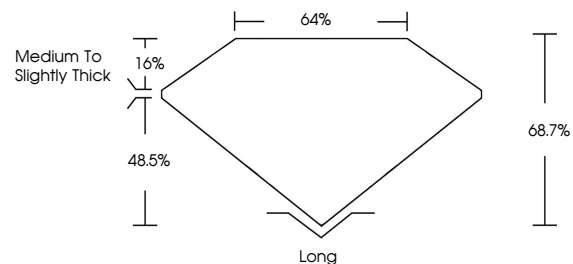

June 7, 2024
IGI Report No. **LG636483257**
EMERALD CUT
Carat Weight **1.06 CARAT**
Color Grade **FANCY INTENSE BLUE**
Clarity Grade **VVS 2**
Depth **48.5%**
Table **64%**
Girdle **Medium to Slightly Thick**
Culet **Long**
Polish **EXCELLENT**
Symmetry **EXCELLENT**
Fluorescence **NONE**
Inscription(s) **IGI LG636483257**
Comments: This Laboratory Grown Diamond was created by Chemical Vapor Deposition (CVD) growth process. Indications of post-growth treatment.

LABORATORY GROWN DIAMOND REPORT

June 7, 2024
IGI Report Number **LG636483257**
Description **LABORATORY GROWN DIAMOND**
Shape and Cutting Style **EMERALD CUT**
Measurements **7.02 X 4.69 X 3.22 MM**

GRADING RESULTS
Carat Weight **1.06 CARAT**
Color Grade **FANCY INTENSE BLUE**
Clarity Grade **VVS 2**

PROPORTIONS

CLARITY CHARACTERISTICS

KEY TO SYMBOLS

Red symbols indicate internal characteristics.
Green symbols indicate external characteristics.

Sample Image Used

COLOR

D E F G H I J Faint Very Light Light