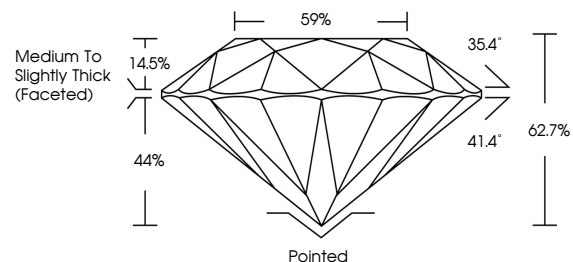

IGI

May 27, 2024
IGI Report No. LG636485673
ROUND BRILLIANT
6.51 - 6.57 X 4.10 MM
Carat Weight **1.09 CARAT**
Color Grade **E**
Clarity Grade **VS 1**
Cut Grade **EXCELLENT**
Depth **44%**
Table **59%**
Girdle **Medium To Slightly Thick (Faceted)**
Culet **Pointed**
Polish **EXCELLENT**
Symmetry **EXCELLENT**
Fluorescence **NONE**
Inscription(s) **IGI LG636485673**
Comments: This Laboratory Grown Diamond was created by Chemical Vapor Deposition (CVD) growth process. Type IIa

LABORATORY GROWN DIAMOND REPORT

May 27, 2024
IGI Report Number **LG636485673**
Description **LABORATORY GROWN DIAMOND**
Shape and Cutting Style **ROUND BRILLIANT**
Measurements **6.51 - 6.57 X 4.10 MM**

GRADING RESULTS

Carat Weight **1.09 CARAT**
Color Grade **E**
Clarity Grade **VS 1**
Cut Grade **EXCELLENT**

ADDITIONAL GRADING INFORMATION

Polish **EXCELLENT**
Symmetry **EXCELLENT**
Fluorescence **NONE**
Inscription(s) **IGI LG636485673**

Comments: This Laboratory Grown Diamond was created by Chemical Vapor Deposition (CVD) growth process. Type IIa

PROPORTIONS

CLARITY CHARACTERISTICS

KEY TO SYMBOLS

Red symbols indicate internal characteristics.
Green symbols indicate external characteristics.