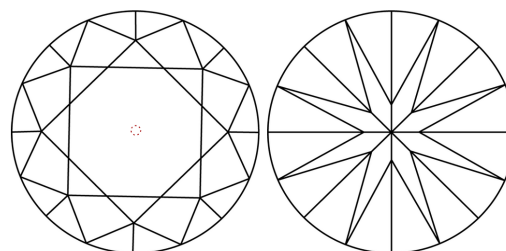

CLARITY CHARACTERISTICS

KEY TO SYMBOLS

Red symbols indicate internal characteristics.
Green symbols indicate external characteristics.