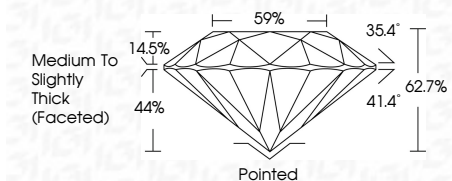

ELECTRONIC COPY

LG636485673
Report verification at igi.org

May 27, 2024
IGI Report Number **LG636485673**
Description **LABORATORY GROWN DIAMOND**
Shape and Cutting Style **ROUND BRILLIANT**
Measurements **6.51 - 6.57 X 4.10 MM**

GRADING RESULTS

Carat Weight **1.09 CARAT**
Color Grade **E**
Clarity Grade **VS 1**
Cut Grade **EXCELLENT**

ADDITIONAL GRADING INFORMATION

Polish **EXCELLENT**
Symmetry **EXCELLENT**
Fluorescence **NONE**
Inscription(s) **IGI LG636485673**
Comments: This Laboratory Grown Diamond was created by Chemical Vapor Deposition (CVD) growth process. Type IIa

IGI

May 27, 2024
IGI Report No. LG636485673
ROUND BRILLIANT
6.51 - 6.57 X 4.10 MM
Carat Weight **1.09 CARAT**
Color Grade **E**
Clarity Grade **VS 1**
Cut Grade **EXCELLENT**
Depth **44%**
Table **59%**
Girdle **Medium To Slightly Thick (Faceted)**
Culet **Pointed**
Polish **EXCELLENT**
Symmetry **EXCELLENT**
Fluorescence **NONE**
Inscription(s) **IGI LG636485673**
Comments: This Laboratory Grown Diamond was created by Chemical Vapor Deposition (CVD) growth process. Type IIa

LABORATORY GROWN DIAMOND REPORT

May 27, 2024
IGI Report Number **LG636485673**
Description **LABORATORY GROWN DIAMOND**
Shape and Cutting Style **ROUND BRILLIANT**
Measurements **6.51 - 6.57 X 4.10 MM**