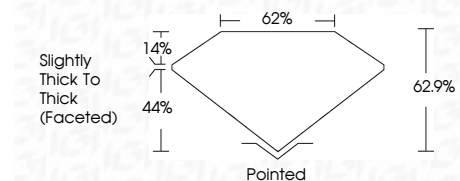

ELECTRONIC COPY

LG636486486
Report verification at igi.org

May 30, 2024
IGI Report Number **LG636486486**
Description **LABORATORY GROWN DIAMOND**
Shape and Cutting Style **OVAL BRILLIANT**
Measurements **10.57 X 7.04 X 4.43 MM**

GRADING RESULTS
Carat Weight **2.14 CARATS**
Color Grade **G**
Clarity Grade **VS 1**

ADDITIONAL GRADING INFORMATION
Polish **EXCELLENT**
Symmetry **EXCELLENT**
Fluorescence **NONE**
Inscription(s) **IGI LG636486486**
Comments: This Laboratory Grown Diamond was created by Chemical Vapor Deposition (CVD) growth process. Type IIa

May 30, 2024
IGI Report No. **LG636486486**
OVAL BRILLIANT
10.57 X 7.04 X 4.43 MM
Carat Weight **2.14 CARATS**
Color Grade **G**
Clarity Grade **VS 1**
Depth **62.9%**
Table **62%**
Girdle **Slightly Thick To Thick (Faceted)**
Culet **Pointed**
Polish **EXCELLENT**
Symmetry **EXCELLENT**
Fluorescence **NONE**
Inscription(s) **IGI LG636486486**
Comments: This Laboratory Grown Diamond was created by Chemical Vapor Deposition (CVD) growth process. Type IIa

GRADING RESULTS
Carat Weight **2.14 CARATS**
Color Grade **G**
Clarity Grade **VS 1**

ADDITIONAL GRADING INFORMATION
Polish **EXCELLENT**
Symmetry **EXCELLENT**
Fluorescence **NONE**
Inscription(s) **IGI LG636486486**