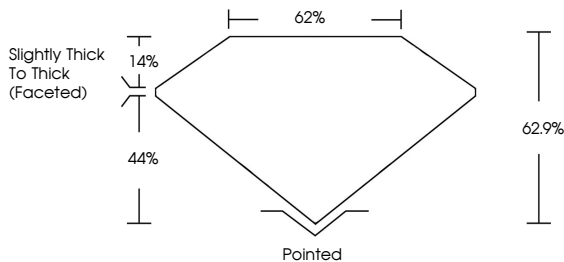

PROPORTIONS