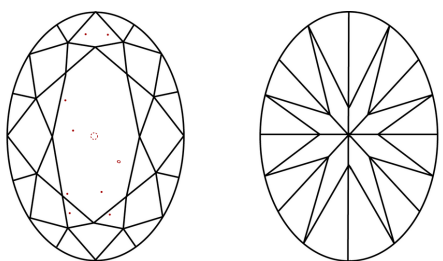

May 30, 2024
IGI Report No. **LG636486486**
OVAL BRILLIANT
10.57 X 7.04 X 4.43 MM
Carat Weight **2.14 CARATS**
Color Grade **G**
Clarity Grade **VS 1**
Depth **62.9%**
Table **62%**
Girdle **Slightly Thick To Thick (Faceted)**
Culet **Pointed**
Polish **EXCELLENT**
Symmetry **EXCELLENT**
Fluorescence **NONE**
Inscription(s) **IGI LG636486486**
Comments: This Laboratory Grown Diamond was created by Chemical Vapor Deposition (CVD) growth process. Type IIa

LABORATORY GROWN DIAMOND REPORT

May 30, 2024
IGI Report Number **LG636486486**
Description **LABORATORY GROWN DIAMOND**
Shape and Cutting Style **OVAL BRILLIANT**
Measurements **10.57 X 7.04 X 4.43 MM**

GRADING RESULTS
Carat Weight **2.14 CARATS**
Color Grade **G**
Clarity Grade **VS 1**

ADDITIONAL GRADING INFORMATION
Polish **EXCELLENT**
Symmetry **EXCELLENT**
Fluorescence **NONE**
Inscription(s) **IGI LG636486486**

Comments: This Laboratory Grown Diamond was created by Chemical Vapor Deposition (CVD) growth process. Type IIa

PROPORTIONS

CLARITY CHARACTERISTICS

KEY TO SYMBOLS
Red symbols indicate internal characteristics.
Green symbols indicate external characteristics.