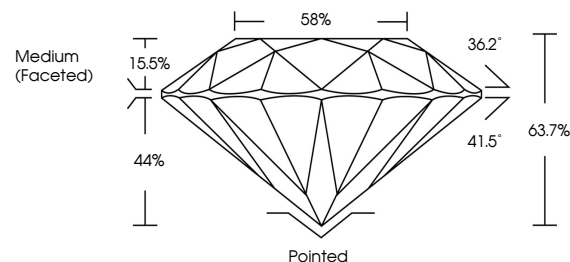

PROPORTIONS