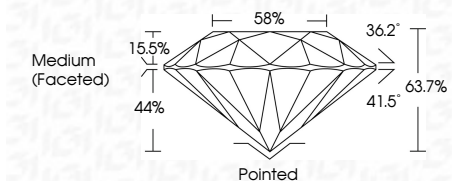

ELECTRONIC COPY

LG636486707
Report verification at igi.org

May 29, 2024
IGI Report Number **LG636486707**
Description **LABORATORY GROWN DIAMOND**
Shape and Cutting Style **ROUND BRILLIANT**
Measurements **9.04 - 9.08 X 5.77 MM**

GRADING RESULTS
Carat Weight **2.98 CARATS**
Color Grade **H**
Clarity Grade **VS 2**
Cut Grade **EXCELLENT**

ADDITIONAL GRADING INFORMATION
Polish **EXCELLENT**
Symmetry **EXCELLENT**
Fluorescence **NONE**
Inscription(s) **IGI LG636486707**
Comments: This Laboratory Grown Diamond was created by Chemical Vapor Deposition (CVD) growth process. Type IIa

May 29, 2024
IGI Report No LG636486707
ROUND BRILLIANT
9.04 - 9.08 X 5.77 MM
Carat Weight **2.98 CARATS**
Color Grade **H**
Clarity Grade **VS 2**
Depth **63.7%**
Table **58%**
Crown Height **15.5%**
Pavilion Height **44%**
Girdle **Medium (Faceted)**
Culet **Pointed**
Polish **EXCELLENT**
Symmetry **EXCELLENT**
Fluorescence **NONE**
Inscription(s) **IGI LG636486707**
Comments: This Laboratory Grown Diamond was created by Chemical Vapor Deposition (CVD) growth process. Type IIa

GRADING RESULTS
Carat Weight **2.98 CARATS**
Color Grade **H**
Clarity Grade **VS 2**
Cut Grade **EXCELLENT**

ADDITIONAL GRADING INFORMATION
Polish **EXCELLENT**
Symmetry **EXCELLENT**
Fluorescence **NONE**
Inscription(s) **IGI LG636486707**