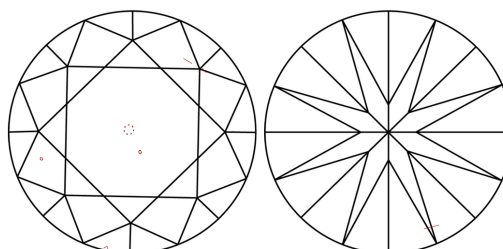

CLARITY CHARACTERISTICS

KEY TO SYMBOLS

Red symbols indicate internal characteristics.
Green symbols indicate external characteristics.