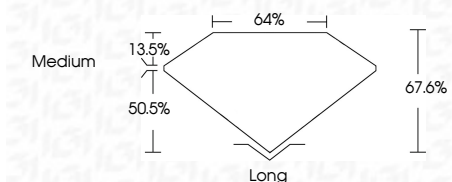

ELECTRONIC COPY

LG636488891
Report verification at igi.org

May 29, 2024
IGI Report Number **LG636488891**
Description **LABORATORY GROWN DIAMOND**
Shape and Cutting Style **EMERALD CUT**
Measurements **9.24 X 6.46 X 4.37 MM**

GRADING RESULTS
Carat Weight **2.57 CARATS**
Color Grade **F**
Clarity Grade **VS 1**

ADDITIONAL GRADING INFORMATION
Polish **EXCELLENT**
Symmetry **EXCELLENT**
Fluorescence **NONE**
Inscription(s) **IGI LG636488891**
Comments: This Laboratory Grown Diamond was created by Chemical Vapor Deposition (CVD) growth process.
Type IIa

May 29, 2024
IGI Report No. LG636488891
EMERALD CUT
9.24 X 6.46 X 4.37 MM
2.57 CARATS
Color Grade **F**
Clarity Grade **VS 1**
Depth **67.6%**
Table **50.5%**
Girdle **Medium**
Culet **Long**
Polish **EXCELLENT**
Symmetry **EXCELLENT**
Fluorescence **NONE**
Inscription(s) **IGI LG636488891**
Comments: This Laboratory Grown Diamond was created by Chemical Vapor Deposition (CVD) growth process.
Type IIa

LABORATORY GROWN DIAMOND REPORT

May 29, 2024
IGI Report Number **LG636488891**
Description **LABORATORY GROWN DIAMOND**
Shape and Cutting Style **EMERALD CUT**
Measurements **9.24 X 6.46 X 4.37 MM**

GRADING RESULTS
Carat Weight **2.57 CARATS**
Color Grade **F**
Clarity Grade **VS 1**