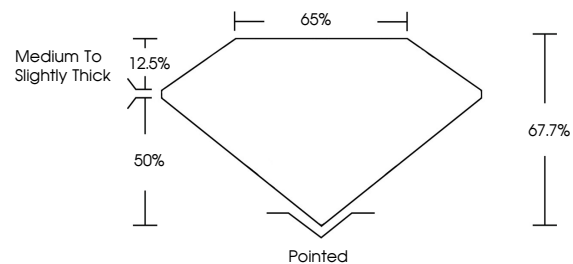

Measurements **8.10 X 5.66 X 3.83 MM**

GRADING RESULTS

Carat Weight **1.57 CARAT**
Color Grade **E**
Clarity Grade **VS 1**

ADDITIONAL GRADING INFORMATION

Polish **EXCELLENT**
Symmetry **EXCELLENT**
Fluorescence **NONE**
Inscription(s) **(IGI) LG636493443**
Comments: This Laboratory Grown Diamond was created by Chemical Vapor Deposition (CVD) growth process. Type IIa

May 29, 2024
IGI Report No. LG636493443
CUT CORNERED RECT. MODIFIED BRILLIANT
8.10 X 5.66 X 3.83 MM
Carat Weight **1.57 CARAT**
Color Grade **E**
Clarity Grade **VS 1**
Depth **50%**
Table **12.5%**
Girdle **Medium to Slightly Thick**
Culet **Pointed**
Polish **EXCELLENT**
Symmetry **EXCELLENT**
Fluorescence **NONE**
Inscription(s) **(IGI) LG636493443**
Comments: This Laboratory Grown Diamond was created by Chemical Vapor Deposition (CVD) growth process. Type IIa

GRADING RESULTS

Carat Weight **1.57 CARAT**
Color Grade **E**
Clarity Grade **VS 1**

ADDITIONAL GRADING INFORMATION

Polish **EXCELLENT**
Symmetry **EXCELLENT**
Fluorescence **NONE**
Inscription(s) **(IGI) LG636493443**

Comments: This Laboratory Grown Diamond was created by Chemical Vapor Deposition (CVD) growth process. Type IIa

PROPORTIONS

CLARITY CHARACTERISTICS

KEY TO SYMBOLS

Red symbols indicate internal characteristics.
Green symbols indicate external characteristics.