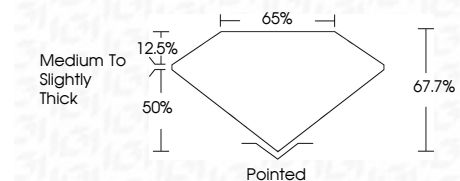

ELECTRONIC COPY

LG636493443
Report verification at igi.org

May 29, 2024
IGI Report Number **LG636493443**
Description **LABORATORY GROWN DIAMOND**
Shape and Cutting Style **CUT CORNERED
RECTANGULAR MODIFIED
BRILLIANT**

Measurements **8.10 X 5.66 X 3.83 MM**

GRADING RESULTS

Carat Weight **1.57 CARAT**
Color Grade **E**
Clarity Grade **VS 1**

ADDITIONAL GRADING INFORMATION

Polish **EXCELLENT**
Symmetry **EXCELLENT**
Fluorescence **NONE**
Inscription(s) **(IGI) LG636493443**
Comments: This Laboratory Grown Diamond was created by Chemical Vapor Deposition (CVD) growth process. Type IIa

May 29, 2024
IGI Report No. LG636493443
CUT CORNERED RECT. MODIFIED BRILLIANT
8.10 X 5.66 X 3.83 MM
Carat Weight **1.57 CARAT**
Color Grade **E**
Clarity Grade **VS 1**
Depth **50%**
Table **12.5%**
Girdle **Medium to Slightly Thick**
Culet **Pointed**
Polish **EXCELLENT**
Symmetry **EXCELLENT**
Fluorescence **NONE**
Inscription(s) **(IGI) LG636493443**
Comments: This Laboratory Grown Diamond was created by Chemical Vapor Deposition (CVD) growth process. Type IIa

LABORATORY GROWN DIAMOND REPORT

May 29, 2024
IGI Report Number **LG636493443**
Description **LABORATORY GROWN DIAMOND**
Shape and Cutting Style **CUT CORNERED RECTANGULAR
MODIFIED BRILLIANT**
Measurements **8.10 X 5.66 X 3.83 MM**