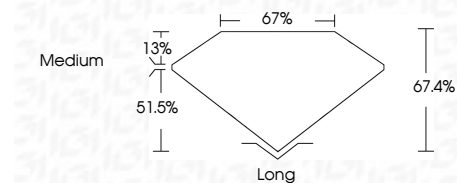

**ELECTRONIC COPY**

LG637454661  
Report verification at igi.org

June 3, 2024  
IGI Report Number **LG637454661**  
Description **LABORATORY GROWN DIAMOND**  
Shape and Cutting Style **EMERALD CUT**  
Measurements **8.65 X 6.01 X 4.05 MM**

**GRADING RESULTS**  
Carat Weight **2.08 CARATS**  
Color Grade **E**  
Clarity Grade **VS 2**

**ADDITIONAL GRADING INFORMATION**  
Polish **EXCELLENT**  
Symmetry **EXCELLENT**  
Fluorescence **NONE**  
Inscription(s) **IGI LG637454661**  
Comments: This Laboratory Grown Diamond was created by Chemical Vapor Deposition (CVD) growth process.  
Type IIa

June 3, 2024  
IGI Report No. LG637454661  
**EMERALD CUT**  
2.08 CARATS  
Color Grade **E**  
Clarity Grade **VS 2**  
Depth **51.5%**  
Table **13%**  
Girdle **Medium**  
Culet **Long**  
Polish **EXCELLENT**  
Symmetry **EXCELLENT**  
Fluorescence **NONE**  
Inscription(s) **IGI LG637454661**  
Comments: This Laboratory Grown Diamond was created by Chemical Vapor Deposition (CVD) growth process.  
Type IIa

**LABORATORY GROWN DIAMOND REPORT**

June 3, 2024  
IGI Report Number **LG637454661**  
Description **LABORATORY GROWN DIAMOND**  
Shape and Cutting Style **EMERALD CUT**  
Measurements **8.65 X 6.01 X 4.05 MM**