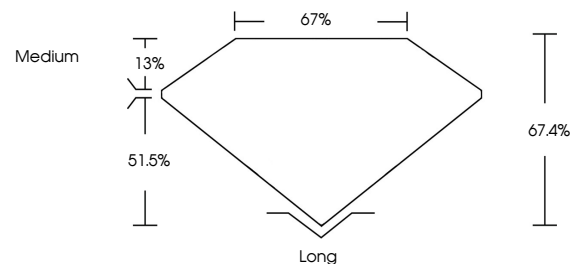

PROPORTIONS