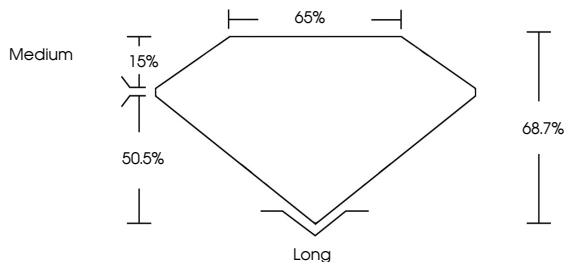

GRADING RESULTS
Carat Weight **3.16 CARATS**
Color Grade **FANCY VIVID BLUE**
Clarity Grade **VS 1**

ADDITIONAL GRADING INFORMATION
Polish **EXCELLENT**
Symmetry **EXCELLENT**
Fluorescence **NONE**
Inscription(s) **IGI LG637461419**
Comments: This Laboratory Grown Diamond was created by Chemical Vapor Deposition (CVD) growth process. Indications of post-growth treatment.

June 7, 2024
IGI Report No. LG637461419
EMERALD CUT
3.16 CARATS
9.81 X 6.90 X 4.74 MM
Color Grade **FANCY VIVID BLUE**
Clarity Grade **VS 1**
Depth **68.7%**
Table **15%**
Girdle **Medium**
Culet **Long**
Polish **EXCELLENT**
Symmetry **EXCELLENT**
Fluorescence **NONE**
Inscription(s) **IGI LG637461419**
Comments: This Laboratory Grown Diamond was created by Chemical Vapor Deposition (CVD) growth process. Indications of post-growth treatment.

June 7, 2024
IGI Report Number **LG637461419**
Description **LABORATORY GROWN DIAMOND**
Shape and Cutting Style **EMERALD CUT**
Measurements **9.81 X 6.90 X 4.74 MM**

GRADING RESULTS
Carat Weight **3.16 CARATS**
Color Grade **FANCY VIVID BLUE**
Clarity Grade **VS 1**

PROPORTIONS

Sample Image Used

CLARITY CHARACTERISTICS

KEY TO SYMBOLS
Red symbols indicate internal characteristics.
Green symbols indicate external characteristics.

COLOR

D	E	F	G	H	I	J	Faint	Very Light	Light
---	---	---	---	---	---	---	-------	------------	-------