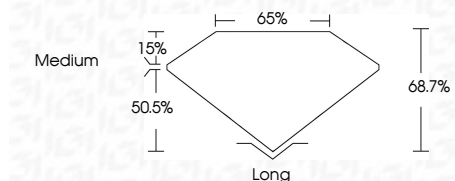

ELECTRONIC COPY

LG637461419
Report verification at igi.org

June 7, 2024
IGI Report Number **LG637461419**
Description **LABORATORY GROWN DIAMOND**
Shape and Cutting Style **EMERALD CUT**
Measurements **9.81 X 6.90 X 4.74 MM**

GRADING RESULTS
Carat Weight **3.16 CARATS**
Color Grade **FANCY VIVID BLUE**
Clarity Grade **VS 1**

ADDITIONAL GRADING INFORMATION
Polish **EXCELLENT**
Symmetry **EXCELLENT**
Fluorescence **NONE**
Inscription(s) **IGI LG637461419**
Comments: This Laboratory Grown Diamond was created by Chemical Vapor Deposition (CVD) growth process. Indications of post-growth treatment.

June 7, 2024
IGI Report No. LG637461419
EMERALD CUT
3.16 CARATS
9.81 X 6.90 X 4.74 MM
Color Grade **FANCY VIVID BLUE**
Clarity Grade **VS 1**
Depth **68.7%**
Table **15%**
Girdle **Medium**
Culet **Long**
Polish **EXCELLENT**
Symmetry **EXCELLENT**
Fluorescence **NONE**
Inscription(s) **IGI LG637461419**
Comments: This Laboratory Grown Diamond was created by Chemical Vapor Deposition (CVD) growth process. Indications of post-growth treatment.

June 7, 2024
IGI Report Number **LG637461419**
Description **LABORATORY GROWN DIAMOND**
Shape and Cutting Style **EMERALD CUT**
Measurements **9.81 X 6.90 X 4.74 MM**

GRADING RESULTS
Carat Weight **3.16 CARATS**
Color Grade **FANCY VIVID BLUE**
Clarity Grade **VS 1**