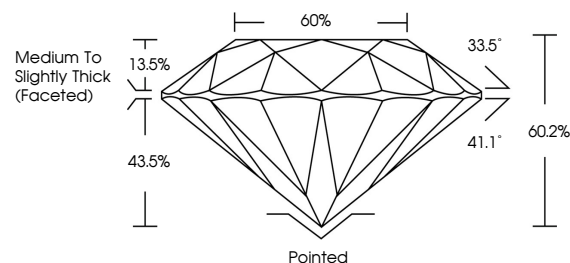

PROPORTIONS