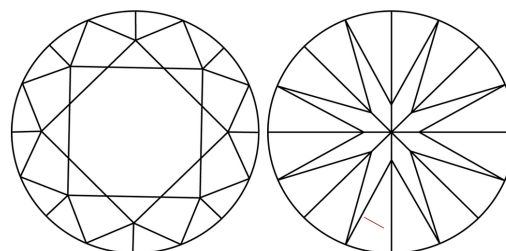

CLARITY CHARACTERISTICS

KEY TO SYMBOLS

Red symbols indicate internal characteristics.
Green symbols indicate external characteristics.