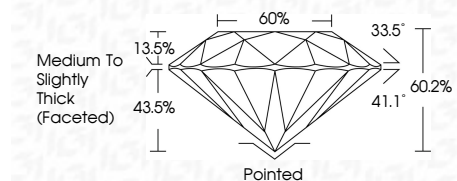

**ELECTRONIC COPY**

LG637463077  
Report verification at igi.org

June 7, 2024  
IGI Report Number **LG637463077**  
Description **LABORATORY GROWN DIAMOND**  
Shape and Cutting Style **ROUND BRILLIANT**  
Measurements **6.46 - 6.49 X 3.90 MM**

**GRADING RESULTS**  
Carat Weight **1.00 CARAT**  
Color Grade **E**  
Clarity Grade **SI 1**  
Cut Grade **IDEAL**

**ADDITIONAL GRADING INFORMATION**  
Polish **EXCELLENT**  
Symmetry **EXCELLENT**  
Fluorescence **NONE**  
Inscription(s) **IGI LG637463077**  
Comments: This Laboratory Grown Diamond was created by Chemical Vapor Deposition (CVD) growth process. Type IIa

June 7, 2024  
IGI Report No LG637463077  
**ROUND BRILLIANT**  
6.46 - 6.49 X 3.90 MM  
1.00 CARAT  
E  
SI 1  
IDEAL  
60.2%  
60%  
Medium To Slightly Thick (Faceted)  
Pointed  
EXCELLENT  
EXCELLENT  
NONE  
IGI LG637463077  
Comments: This Laboratory Grown Diamond was created by Chemical Vapor Deposition (CVD) growth process. Type IIa

**LABORATORY GROWN DIAMOND REPORT**

June 7, 2024  
IGI Report Number **LG637463077**  
Description **LABORATORY GROWN DIAMOND**  
Shape and Cutting Style **ROUND BRILLIANT**  
Measurements **6.46 - 6.49 X 3.90 MM**