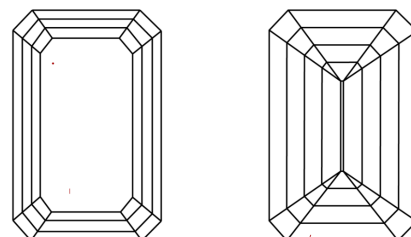

CLARITY CHARACTERISTICS

KEY TO SYMBOLS

Red symbols indicate internal characteristics.
Green symbols indicate external characteristics.

COLOR

D E F G H I J Faint Very Light Light

CLARITY

IF	VS¹⁻²	VS¹⁻²	SI¹⁻²	I¹⁻³
Internally Flawless	Very Very Slightly Included	Very Slightly Included	Slightly Included	Included