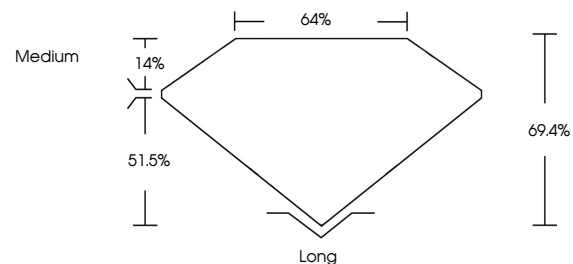

IGI

June 6, 2024
IGI Report No. LG637463374
EMERALD CUT
2.33 CARATS **F**
8.55 X 6.31 X 4.38 MM
Carat Weight
Color Grade
Clarity Grade **VVS 2**
Depth **69.4%**
Table **51.5%**
Girdle **Medium**
Culet **Long**
Polish **EXCELLENT**
Symmetry **EXCELLENT**
Fluorescence **NONE**
Inscription(s) **IGI LG637463374**

GRADING RESULTS

Carat Weight **2.33 CARATS**
Color Grade **F**
Clarity Grade **VVS 2**

ADDITIONAL GRADING INFORMATION

Polish **EXCELLENT**
Symmetry **EXCELLENT**
Fluorescence **NONE**
Inscription(s) **IGI LG637463374**

Comments: This Laboratory Grown Diamond was created by Chemical Vapor Deposition (CVD) growth process.
Type IIa

PROPORTIONS

Sample Image Used

CLARITY CHARACTERISTICS

KEY TO SYMBOLS

Red symbols indicate internal characteristics.
Green symbols indicate external characteristics.