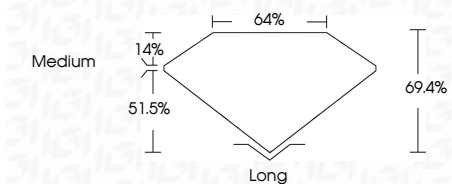

ELECTRONIC COPY

LG637463374
Report verification at igi.org

June 6, 2024
IGI Report Number **LG637463374**
Description **LABORATORY GROWN DIAMOND**
Shape and Cutting Style **EMERALD CUT**
Measurements **8.55 X 6.31 X 4.38 MM**

GRADING RESULTS

Carat Weight **2.33 CARATS**
Color Grade **F**
Clarity Grade **VVS 2**

ADDITIONAL GRADING INFORMATION

Polish **EXCELLENT**
Symmetry **EXCELLENT**
Fluorescence **NONE**
Inscription(s) **IGI LG637463374**
Comments: This Laboratory Grown Diamond was created by Chemical Vapor Deposition (CVD) growth process.
Type IIa

IGI

June 6, 2024
IGI Report No. LG637463374
EMERALD CUT
2.33 CARATS **F**
8.55 X 6.31 X 4.38 MM
Carat Weight
Color Grade
Clarity Grade **VVS 2**
Depth **69.4%**
Table **51.5%**
Girdle **Medium**
Culet **Long**
Polish **EXCELLENT**
Symmetry **EXCELLENT**
Fluorescence **NONE**
Inscription(s) **IGI LG637463374**

Comments: This Laboratory Grown Diamond was created by Chemical Vapor Deposition (CVD) growth process.
Type IIa

LABORATORY GROWN DIAMOND REPORT

June 6, 2024
IGI Report Number **LG637463374**
Description **LABORATORY GROWN DIAMOND**
Shape and Cutting Style **EMERALD CUT**
Measurements **8.55 X 6.31 X 4.38 MM**