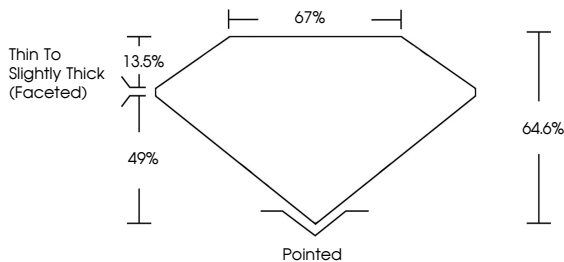

GRADING RESULTS

Carat Weight **3.51 CARATS**
Color Grade **FANCY VIVID BLUE**
Clarity Grade **VS 2**

ADDITIONAL GRADING INFORMATION

Polish **EXCELLENT**
Symmetry **EXCELLENT**
Fluorescence **NONE**
Inscription(s) **IGI LG637470700**

Comments: This Laboratory Grown Diamond was created by Chemical Vapor Deposition (CVD) growth process. Indications of post-growth treatment.

PROPORTIONS

CLARITY CHARACTERISTICS

KEY TO SYMBOLS

Red symbols indicate internal characteristics.
Green symbols indicate external characteristics.