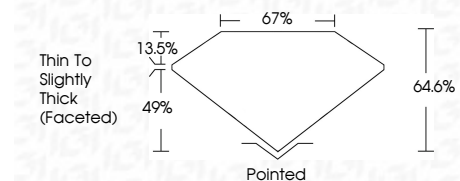

ELECTRONIC COPY

LG637470700
Report verification at igi.org

June 11, 2024
IGI Report Number **LG637470700**
Description **LABORATORY GROWN DIAMOND**
Shape and Cutting Style **SQUARE CUSHION BRILLIANT**
Measurements **8.61 X 8.59 X 5.55 MM**

GRADING RESULTS

Carat Weight **3.51 CARATS**
Color Grade **FANCY VIVID BLUE**
Clarity Grade **VS 2**

ADDITIONAL GRADING INFORMATION

Polish **EXCELLENT**
Symmetry **EXCELLENT**
Fluorescence **NONE**
Inscription(s) **IGI LG637470700**
Comments: This Laboratory Grown Diamond was created by Chemical Vapor Deposition (CVD) growth process. Indications of post-growth treatment.

June 11, 2024
IGI Report No LG637470700
SQUARE CUSHION BRILLIANT
8.61 X 8.59 X 5.55 MM
3.51 CARATS
FANCY VIVID BLUE
VS 2
64.6%
67%
Thin to Slightly Thick (Faceted)
Pointed
EXCELLENT
EXCELLENT
NONE
IGI LG637470700
Comments: This Laboratory Grown Diamond was created by Chemical Vapor Deposition (CVD) growth process. Indications of post-growth treatment.

LABORATORY GROWN DIAMOND REPORT

June 11, 2024
IGI Report Number **LG637470700**
Description **LABORATORY GROWN DIAMOND**
Shape and Cutting Style **SQUARE CUSHION BRILLIANT**
Measurements **8.61 X 8.59 X 5.55 MM**