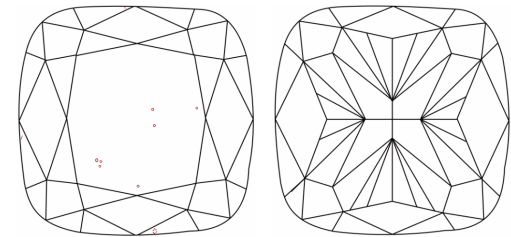

CLARITY CHARACTERISTICS

KEY TO SYMBOLS

Red symbols indicate internal characteristics.
Green symbols indicate external characteristics.