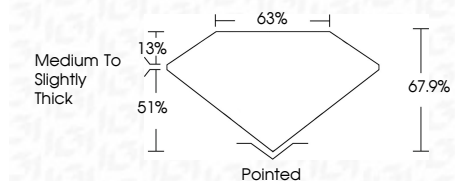

ELECTRONIC COPY

LG637473059
Report verification at igi.org

June 7, 2024
IGI Report Number **LG637473059**
Description **LABORATORY GROWN DIAMOND**

Shape and Cutting Style **CUT CORNERED
RECTANGULAR MODIFIED
BRILLIANT**

Measurements **7.06 X 5.01 X 3.40 MM**

GRADING RESULTS

Carat Weight **1.06 CARAT**
Color Grade **D**
Clarity Grade **VS 1**

ADDITIONAL GRADING INFORMATION

Polish **EXCELLENT**
Symmetry **EXCELLENT**
Fluorescence **NONE**
Inscription(s) **IGI LG637473059**
Comments: This Laboratory Grown Diamond was created by Chemical Vapor Deposition (CVD) growth process. Type IIa

June 7, 2024
IGI Report No **LG637473059**
CUT CORNERED RECT. MODIFIED BRILLIANT
Carat Weight **1.06 CARAT**
Color Grade **D**
Clarity Grade **VS 1**
Depth **51%**
Table **13%**
Girdle **Medium to Slightly Thick**
Culet **Pointed**
Polish **EXCELLENT**
Symmetry **EXCELLENT**
Fluorescence **NONE**
Inscription(s) **IGI LG637473059**

Comments: This Laboratory Grown Diamond was created by Chemical Vapor Deposition (CVD) growth process. Type IIa

LABORATORY GROWN DIAMOND REPORT

June 7, 2024
IGI Report Number **LG637473059**
Description **LABORATORY GROWN DIAMOND**
Shape and Cutting Style **CUT CORNERED RECTANGULAR
MODIFIED BRILLIANT**
Measurements **7.06 X 5.01 X 3.40 MM**