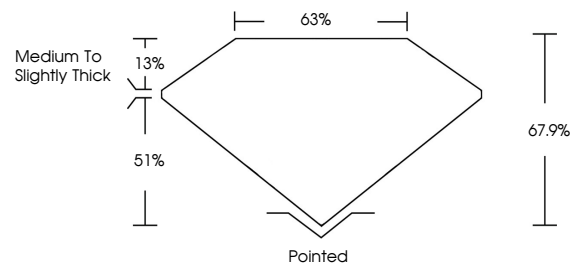

Measurements **7.06 X 5.01 X 3.40 MM**

GRADING RESULTS

Carat Weight **1.06 CARAT**
Color Grade **D**
Clarity Grade **VS 1**

ADDITIONAL GRADING INFORMATION

Polish **EXCELLENT**
Symmetry **EXCELLENT**
Fluorescence **NONE**
Inscription(s) **IGI LG637473059**
Comments: This Laboratory Grown Diamond was created by Chemical Vapor Deposition (CVD) growth process. Type IIa

June 7, 2024
IGI Report No **LG637473059**
CUT CORNERED RECT. MODIFIED BRILLIANT
Carat Weight **1.06 CARAT**
Color Grade **D**
Clarity Grade **VS 1**
Depth **51%**
Table **13%**
Girdle **Medium to Slightly Thick**
Culet **Pointed**
Polish **EXCELLENT**
Symmetry **EXCELLENT**
Fluorescence **NONE**
Inscription(s) **IGI LG637473059**

GRADING RESULTS

Carat Weight **1.06 CARAT**
Color Grade **D**
Clarity Grade **VS 1**

ADDITIONAL GRADING INFORMATION

Polish **EXCELLENT**
Symmetry **EXCELLENT**
Fluorescence **NONE**
Inscription(s) **IGI LG637473059**

Comments: This Laboratory Grown Diamond was created by Chemical Vapor Deposition (CVD) growth process. Type IIa

PROPORTIONS

CLARITY CHARACTERISTICS

KEY TO SYMBOLS

Red symbols indicate internal characteristics.
Green symbols indicate external characteristics.