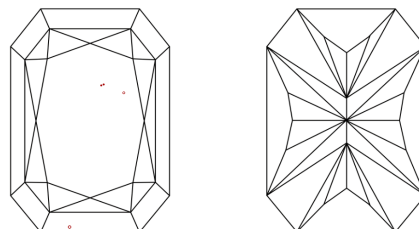

CLARITY CHARACTERISTICS

KEY TO SYMBOLS

Red symbols indicate internal characteristics.
Green symbols indicate external characteristics.