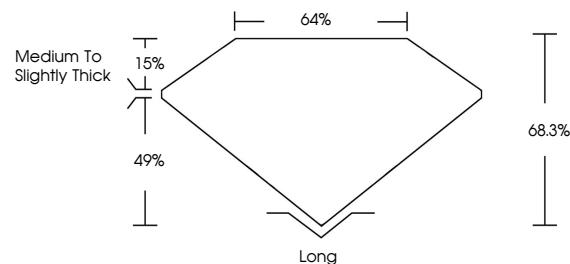

June 8, 2024
IGI Report No. **LG637473084**
EMERALD CUT
7.58 X 5.39 X 3.68 MM
Carat Weight **1.56 CARAT**
Color Grade **D**
Clarity Grade **VS 1**
Depth **49%**
Table **15%**
Girdle **Medium to Slightly Thick**
Culet **Long**
Polish **EXCELLENT**
Symmetry **EXCELLENT**
Fluorescence **NONE**
Inscription(s) **IGI LG637473084**

Comments: This Laboratory Grown Diamond was created by Chemical Vapor Deposition (CVD) growth process. Type IIa

June 8, 2024
IGI Report Number **LG637473084**
Description **LABORATORY GROWN DIAMOND**
Shape and Cutting Style **EMERALD CUT**
Measurements **7.58 X 5.39 X 3.68 MM**

GRADING RESULTS

Carat Weight **1.56 CARAT**
Color Grade **D**
Clarity Grade **VS 1**

ADDITIONAL GRADING INFORMATION

Polish **EXCELLENT**
Symmetry **EXCELLENT**
Fluorescence **NONE**
Inscription(s) **IGI LG637473084**

Comments: This Laboratory Grown Diamond was created by Chemical Vapor Deposition (CVD) growth process. Type IIa

PROPORTIONS

Sample Image Used

CLARITY CHARACTERISTICS

KEY TO SYMBOLS

Red symbols indicate internal characteristics.
Green symbols indicate external characteristics.