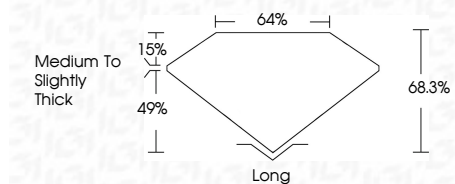

ELECTRONIC COPY

LG637473084
Report verification at igi.org

June 8, 2024
IGI Report Number **LG637473084**
Description **LABORATORY GROWN DIAMOND**
Shape and Cutting Style **EMERALD CUT**
Measurements **7.58 X 5.39 X 3.68 MM**

GRADING RESULTS

Carat Weight **1.56 CARAT**
Color Grade **D**
Clarity Grade **VS 1**

ADDITIONAL GRADING INFORMATION

Polish **EXCELLENT**
Symmetry **EXCELLENT**
Fluorescence **NONE**
Inscription(s) **IGI LG637473084**
Comments: This Laboratory Grown Diamond was created by Chemical Vapor Deposition (CVD) growth process. Type IIa

June 8, 2024
IGI Report No. **LG637473084**
EMERALD CUT
7.58 X 5.39 X 3.68 MM
Carat Weight **1.56 CARAT**
Color Grade **D**
Clarity Grade **VS 1**
Depth **49%**
Table **15%**
Girdle **Medium to Slightly Thick**
Culet **Long**
Polish **EXCELLENT**
Symmetry **EXCELLENT**
Fluorescence **NONE**
Inscription(s) **IGI LG637473084**

Comments: This Laboratory Grown Diamond was created by Chemical Vapor Deposition (CVD) growth process. Type IIa

June 8, 2024
IGI Report Number **LG637473084**
Description **LABORATORY GROWN DIAMOND**
Shape and Cutting Style **EMERALD CUT**
Measurements **7.58 X 5.39 X 3.68 MM**