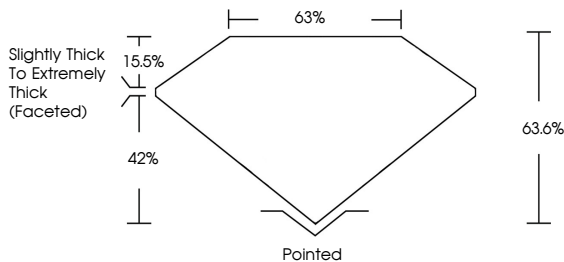

PROPORTIONS