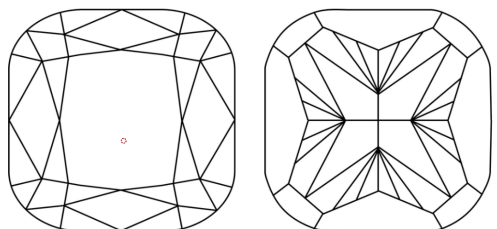

CLARITY CHARACTERISTICS

KEY TO SYMBOLS

Red symbols indicate internal characteristics.
Green symbols indicate external characteristics.