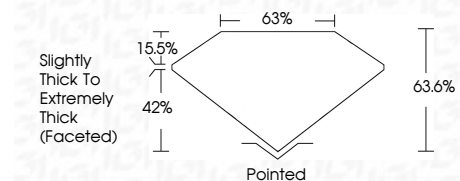

**ELECTRONIC COPY**

LG637484169  
Report verification at igi.org

June 8, 2024  
IGI Report Number **LG637484169**  
Description **LABORATORY GROWN DIAMOND**  
Shape and Cutting Style **SQUARE CUSHION BRILLIANT**  
Measurements **6.82 X 6.68 X 4.25 MM**

**GRADING RESULTS**

Carat Weight **1.78 CARAT**  
Color Grade **D**  
Clarity Grade **VVS 1**

**ADDITIONAL GRADING INFORMATION**

Polish **EXCELLENT**  
Symmetry **EXCELLENT**  
Fluorescence **NONE**  
Inscription(s) **IGI LG637484169**  
Comments: This Laboratory Grown Diamond was created by Chemical Vapor Deposition (CVD) growth process. Type IIa

June 8, 2024  
IGI Report No LG637484169  
SQUARE CUSHION BRILLIANT  
6.82 X 6.68 X 4.25 MM  
1.78 CARAT  
D  
VVS 1  
63.6%  
65%  
Slightly Thick To Extremely Thick (Faceted)  
Pointed  
EXCELLENT  
EXCELLENT  
NONE  
IGI LG637484169  
Comments: This Laboratory Grown Diamond was created by Chemical Vapor Deposition (CVD) growth process. Type IIa

June 8, 2024  
IGI Report Number **LG637484169**  
Description **LABORATORY GROWN DIAMOND**  
Shape and Cutting Style **SQUARE CUSHION BRILLIANT**  
Measurements **6.82 X 6.68 X 4.25 MM**

**GRADING RESULTS**