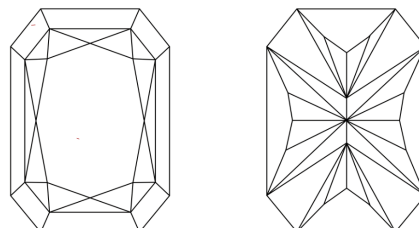

CLARITY CHARACTERISTICS

KEY TO SYMBOLS

Red symbols indicate internal characteristics.
Green symbols indicate external characteristics.

COLOR

D E F G H I J Faint Very Light Light

CLARITY

IF	VVS¹⁻²	VS¹⁻²	SI¹⁻²	I¹⁻³
Internally Flawless	Very Very Slightly Included	Very Slightly Included	Slightly Included	Included