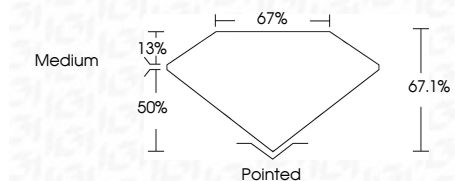

ELECTRONIC COPY

LG638406597
Report verification at igi.org

June 10, 2024
IGI Report Number **LG638406597**
Description **LABORATORY GROWN DIAMOND**
Shape and Cutting Style **CUT CORNERED
RECTANGULAR MODIFIED
BRILLIANT**
Measurements **8.19 X 5.72 X 3.84 MM**

GRADING RESULTS

Carat Weight **1.57 CARAT**
Color Grade **D**
Clarity Grade **VVS 2**

ADDITIONAL GRADING INFORMATION

Polish **EXCELLENT**
Symmetry **EXCELLENT**
Fluorescence **NONE**
Inscription(s) **IGI LG638406597**
Comments: This Laboratory Grown Diamond was created by Chemical Vapor Deposition (CVD) growth process. Type IIa

June 10, 2024
IGI Report No **LG638406597**
CUT CORNERED RECT. MODIFIED BRILLIANT
8.19 X 5.72 X 3.84 MM
Carat Weight **1.57 CARAT**
Color Grade **D**
Clarity Grade **VVS 2**
Depth **67.1%**
Table **50%**
Girdle **Medium**
Culet **Pointed**
Polish **EXCELLENT**
Symmetry **EXCELLENT**
Fluorescence **NONE**
Inscription(s) **IGI LG638406597**
Comments: This Laboratory Grown Diamond was created by Chemical Vapor Deposition (CVD) growth process. Type IIa

LABORATORY GROWN DIAMOND REPORT

June 10, 2024
IGI Report Number **LG638406597**
Description **LABORATORY GROWN DIAMOND**
Shape and Cutting Style **CUT CORNERED RECTANGULAR
MODIFIED BRILLIANT**
Measurements **8.19 X 5.72 X 3.84 MM**