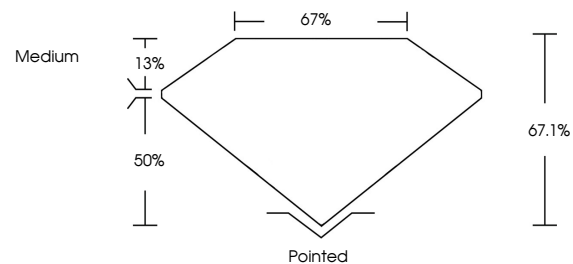

June 10, 2024
IGI Report No **LG638406597**
CUT CORNERED RECT. MODIFIED BRILLIANT
8.19 X 5.72 X 3.84 MM
Carat Weight **1.57 CARAT**
Color Grade **D**
Clarity Grade **VVS 2**
Depth **67.1%**
Table **50%**
Girdle **Medium**
Culet **Pointed**
Polish **EXCELLENT**
Symmetry **EXCELLENT**
Fluorescence **NONE**
Inscription(s) **IGI LG638406597**
Comments: This Laboratory Grown Diamond was created by Chemical Vapor Deposition (CVD) growth process. Type IIa

GRADING RESULTS

Carat Weight **1.57 CARAT**
Color Grade **D**
Clarity Grade **VVS 2**

ADDITIONAL GRADING INFORMATION

Polish **EXCELLENT**
Symmetry **EXCELLENT**
Fluorescence **NONE**
Inscription(s) **IGI LG638406597**

Comments: This Laboratory Grown Diamond was created by Chemical Vapor Deposition (CVD) growth process. Type IIa

PROPORTIONS

Sample Image Used

CLARITY CHARACTERISTICS

KEY TO SYMBOLS

Red symbols indicate internal characteristics.
Green symbols indicate external characteristics.