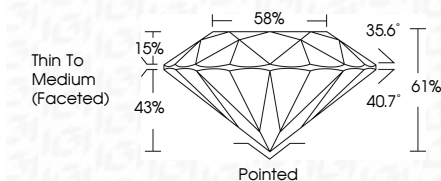

ELECTRONIC COPY

LG638408494
Report verification at igi.org

June 6, 2024
IGI Report Number **LG638408494**
Description **LABORATORY GROWN DIAMOND**
Shape and Cutting Style **ROUND BRILLIANT**
Measurements **8.12 - 8.19 X 4.96 MM**

GRADING RESULTS

Carat Weight **2.02 CARATS**
Color Grade **F**
Clarity Grade **VS 1**
Cut Grade **IDEAL**

ADDITIONAL GRADING INFORMATION

Polish **EXCELLENT**
Symmetry **EXCELLENT**
Fluorescence **NONE**
Inscription(s) **IGI LG638408494**
Comments: This Laboratory Grown Diamond was created by Chemical Vapor Deposition (CVD) growth process. Type IIa

IGI

June 6, 2024
IGI Report No. **LG638408494**
ROUND BRILLIANT
8.12 - 8.19 X 4.96 MM
Carat Weight **2.02 CARATS**
Color Grade **F**
Clarity Grade **VS 1**
Cut Grade **IDEAL**
Depth **61%**
Table **58%**
Girdle **Thin To Medium (Faceted)**
Culet **Pointed**
Polish **EXCELLENT**
Symmetry **EXCELLENT**
Fluorescence **NONE**
Inscriptions(s) **IGI LG638408494**
Comments: This Laboratory Grown Diamond was created by Chemical Vapor Deposition (CVD) growth process. Type IIa

LABORATORY GROWN DIAMOND REPORT

June 6, 2024
IGI Report Number **LG638408494**
Description **LABORATORY GROWN DIAMOND**
Shape and Cutting Style **ROUND BRILLIANT**
Measurements **8.12 - 8.19 X 4.96 MM**