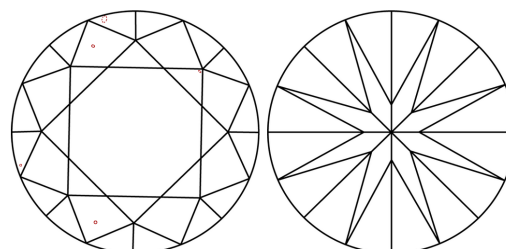

CLARITY CHARACTERISTICS

KEY TO SYMBOLS

Red symbols indicate internal characteristics.
Green symbols indicate external characteristics.