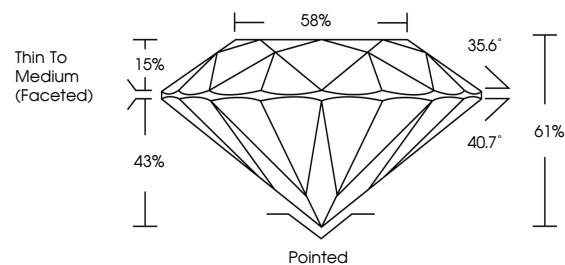

IGI

June 6, 2024
IGI Report No. **LG638408494**
ROUND BRILLIANT
8.12 - 8.19 X 4.96 MM
Carat Weight **2.02 CARATS**
Color Grade **F**
Clarity Grade **VS 1**
Cut Grade **IDEAL**
Depth **61%**
Table **58%**
Girdle **Thin To Medium (Faceted)**
Culet **Pointed**
Polish **EXCELLENT**
Symmetry **EXCELLENT**
Fluorescence **NONE**
Inscriptions(s) **IGI LG638408494**
Comments: This Laboratory Grown Diamond was created by Chemical Vapor Deposition (CVD) growth process. Type IIa

GRADING RESULTS

Carat Weight **2.02 CARATS**
Color Grade **F**
Clarity Grade **VS 1**
Cut Grade **IDEAL**

ADDITIONAL GRADING INFORMATION

Polish **EXCELLENT**
Symmetry **EXCELLENT**
Fluorescence **NONE**
Inscription(s) **IGI LG638408494**

Comments: This Laboratory Grown Diamond was created by Chemical Vapor Deposition (CVD) growth process. Type IIa

PROPORTIONS

CLARITY CHARACTERISTICS

KEY TO SYMBOLS

Red symbols indicate internal characteristics.
Green symbols indicate external characteristics.

Sample Image Used

COLOR

D E F G H I J Faint Very Light Light

CLARITY

IF	VS ¹⁻²	VS ¹⁻²	SI ¹⁻²	I ¹⁻³
Internally Flawless	Very Very Slightly Included	Very Slightly Included	Slightly Included	Included