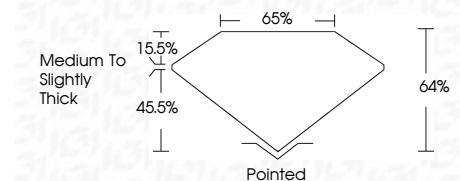

ELECTRONIC COPY

LG638415287
Report verification at igi.org

June 21, 2024
IGI Report Number **LG638415287**
Description **LABORATORY GROWN DIAMOND**
Shape and Cutting Style **CUT CORNERED RECTANGULAR MODIFIED BRILLIANT**

Measurements **7.14 X 4.97 X 3.18 MM**

GRADING RESULTS

Carat Weight **1.00 CARAT**
Color Grade **E**
Clarity Grade **VS 1**

ADDITIONAL GRADING INFORMATION

Polish **EXCELLENT**
Symmetry **EXCELLENT**
Fluorescence **NONE**
Inscription(s) **IGI LG638415287**
Comments: This Laboratory Grown Diamond was created by Chemical Vapor Deposition (CVD) growth process. Type IIa

June 21, 2024
IGI Report No **LG638415287**
CUT CORNERED RECT. MODIFIED BRILLIANT
7.14 X 4.97 X 3.18 MM
Carat Weight **1.00 CARAT**
Color Grade **E**
Clarity Grade **VS 1**
Depth **15.5%**
Table **45.5%**
Girdle **Medium to Slightly Thick**
Culet **Pointed**
Polish **EXCELLENT**
Symmetry **EXCELLENT**
Fluorescence **NONE**
Inscription(s) **IGI LG638415287**
Comments: This Laboratory Grown Diamond was created by Chemical Vapor Deposition (CVD) growth process. Type IIa

LABORATORY GROWN DIAMOND REPORT

June 21, 2024
IGI Report Number **LG638415287**
Description **LABORATORY GROWN DIAMOND**
Shape and Cutting Style **CUT CORNERED RECTANGULAR MODIFIED BRILLIANT**
Measurements **7.14 X 4.97 X 3.18 MM**