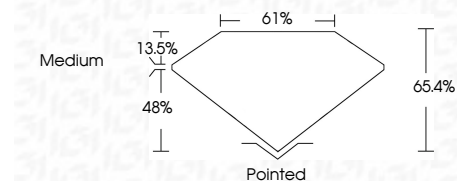

ELECTRONIC COPY

LG638425347
Report verification at igi.org

June 24, 2024
IGI Report Number **LG638425347**
Description **LABORATORY GROWN DIAMOND**
Shape and Cutting Style **CUT CORNERED
RECTANGULAR MODIFIED
BRILLIANT**

Measurements **7.38 X 5.00 X 3.27 MM**

GRADING RESULTS

Carat Weight **1.03 CARAT**
Color Grade **F**
Clarity Grade **VVS 2**

ADDITIONAL GRADING INFORMATION

Polish **EXCELLENT**
Symmetry **EXCELLENT**
Fluorescence **NONE**
Inscription(s) **(IGI) LG638425347**
Comments: This Laboratory Grown Diamond was created by Chemical Vapor Deposition (CVD) growth process. Type IIa

June 24, 2024
IGI Report No. LG638425347
CUT CORNERED RECT. MODIFIED BRILLIANT
7.38 X 5.00 X 3.27 MM
Carat Weight **1.03 CARAT**
Color Grade **F**
Clarity Grade **VVS 2**
Depth **65.4%**
Table **48%**
Girdle **Medium**
Culet **Pointed**
Polish **EXCELLENT**
Symmetry **EXCELLENT**
Fluorescence **NONE**
Inscription(s) **(IGI) LG638425347**
Comments: This Laboratory Grown Diamond was created by Chemical Vapor Deposition (CVD) growth process. Type IIa

GRADING RESULTS

Carat Weight **1.03 CARAT**
Color Grade **F**
Clarity Grade **VVS 2**

ADDITIONAL GRADING INFORMATION

Polish **EXCELLENT**
Symmetry **EXCELLENT**
Fluorescence **NONE**
Inscription(s) **(IGI) LG638425347**