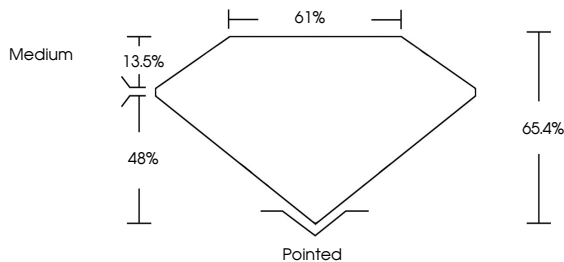

Measurements **7.38 X 5.00 X 3.27 MM**

GRADING RESULTS

Carat Weight **1.03 CARAT**
Color Grade **F**
Clarity Grade **VVS 2**

ADDITIONAL GRADING INFORMATION

Polish **EXCELLENT**
Symmetry **EXCELLENT**
Fluorescence **NONE**
Inscription(s) **(IGI) LG638425347**
Comments: This Laboratory Grown Diamond was created by Chemical Vapor Deposition (CVD) growth process. Type IIa

June 24, 2024
IGI Report No. LG638425347
CUT CORNERED RECT. MODIFIED BRILLIANT
7.38 X 5.00 X 3.27 MM
Carat Weight **1.03 CARAT**
Color Grade **F**
Clarity Grade **VVS 2**
Depth **65.4%**
Table **48%**
Girdle **Medium**
Culet **Pointed**
Polish **EXCELLENT**
Symmetry **EXCELLENT**
Fluorescence **NONE**
Inscription(s) **(IGI) LG638425347**
Comments: This Laboratory Grown Diamond was created by Chemical Vapor Deposition (CVD) growth process. Type IIa

GRADING RESULTS

Carat Weight **1.03 CARAT**
Color Grade **F**
Clarity Grade **VVS 2**

ADDITIONAL GRADING INFORMATION

Polish **EXCELLENT**
Symmetry **EXCELLENT**
Fluorescence **NONE**
Inscription(s) **(IGI) LG638425347**

Comments: This Laboratory Grown Diamond was created by Chemical Vapor Deposition (CVD) growth process. Type IIa

PROPORTIONS

Sample Image Used

CLARITY CHARACTERISTICS

KEY TO SYMBOLS

Red symbols indicate internal characteristics.
Green symbols indicate external characteristics.