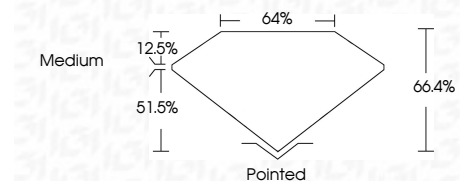

Measurements **8.21 X 5.87 X 3.90 MM**

GRADING RESULTS

Carat Weight **1.55 CARAT**
Color Grade **G**
Clarity Grade **VVS 1**

ADDITIONAL GRADING INFORMATION

Polish **EXCELLENT**
Symmetry **EXCELLENT**
Fluorescence **NONE**
Inscription(s) **(IGI) LG638425475**
Comments: This Laboratory Grown Diamond was created by Chemical Vapor Deposition (CVD) growth process. Type IIa

June 21, 2024
IGI Report No. **LG638425475**
CUT CORNERED RECT. MODIFIED BRILLIANT
8.21 X 5.87 X 3.90 MM
Carat Weight **1.55 CARAT**
Color Grade **G**
Clarity Grade **VVS 1**
Depth **51.5%**
Table **12.5%**
Girdle **Medium**
Culet **Pointed**
Polish **EXCELLENT**
Symmetry **EXCELLENT**
Fluorescence **NONE**
Inscription(s) **(IGI) LG638425475**
Comments: This Laboratory Grown Diamond was created by Chemical Vapor Deposition (CVD) growth process. Type IIa

LABORATORY GROWN DIAMOND REPORT

June 21, 2024
IGI Report Number **LG638425475**
Description **LABORATORY GROWN DIAMOND**
Shape and Cutting Style **CUT CORNERED RECTANGULAR
MODIFIED BRILLIANT**
Measurements **8.21 X 5.87 X 3.90 MM**

GRADING RESULTS

Carat Weight **1.55 CARAT**
Color Grade **G**
Clarity Grade **VVS 1**

ADDITIONAL GRADING INFORMATION

Polish **EXCELLENT**
Symmetry **EXCELLENT**
Fluorescence **NONE**
Inscription(s) **(IGI) LG638425475**