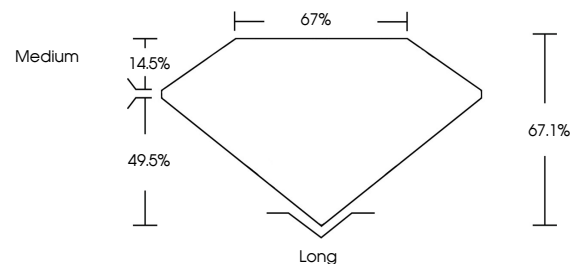

IGI

June 17, 2024
IGI Report No. **LG638429776**
EMERALD CUT
Carat Weight **1.02 CARAT**
Color Grade **E**
Clarity Grade **VVS 2**
Depth **67.1%**
Table **14.5%**
Girdle **49.5%**
Medium
Culet **Long**
Polish **EXCELLENT**
Symmetry **EXCELLENT**
Fluorescence **NONE**
Inscription(s) **IGI LG638429776**
Comments: This Laboratory Grown Diamond was created by Chemical Vapor Deposition (CVD) growth process. Type IIa

LABORATORY GROWN DIAMOND REPORT

June 17, 2024
IGI Report Number **LG638429776**
Description **LABORATORY GROWN DIAMOND**
Shape and Cutting Style **EMERALD CUT**
Measurements **6.62 X 4.84 X 3.25 MM**

GRADING RESULTS

Carat Weight **1.02 CARAT**
Color Grade **E**
Clarity Grade **VVS 2**

ADDITIONAL GRADING INFORMATION

Polish **EXCELLENT**
Symmetry **EXCELLENT**
Fluorescence **NONE**
Inscription(s) **IGI LG638429776**

Comments: This Laboratory Grown Diamond was created by Chemical Vapor Deposition (CVD) growth process. Type IIa

PROPORTIONS

Sample Image Used

CLARITY CHARACTERISTICS

KEY TO SYMBOLS

Red symbols indicate internal characteristics.
Green symbols indicate external characteristics.

COLOR

D E F G H I J Faint Very Light Light