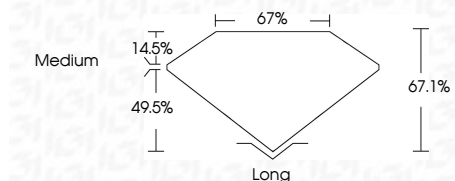

ELECTRONIC COPY

LG638429776
Report verification at igi.org

June 17, 2024
IGI Report Number **LG638429776**
Description **LABORATORY GROWN DIAMOND**
Shape and Cutting Style **EMERALD CUT**
Measurements **6.62 X 4.84 X 3.25 MM**

GRADING RESULTS

Carat Weight **1.02 CARAT**
Color Grade **E**
Clarity Grade **VVS 2**

ADDITIONAL GRADING INFORMATION

Polish **EXCELLENT**
Symmetry **EXCELLENT**
Fluorescence **NONE**
Inscription(s) **IGI LG638429776**
Comments: This Laboratory Grown Diamond was created by Chemical Vapor Deposition (CVD) growth process. Type IIa

IGI

June 17, 2024
IGI Report No. **LG638429776**
EMERALD CUT
Carat Weight **1.02 CARAT**
Color Grade **E**
Clarity Grade **VVS 2**
Depth **67.1%**
Table **14.5%**
Girdle **49.5%**
Medium
Culet **Long**
Polish **EXCELLENT**
Symmetry **EXCELLENT**
Fluorescence **NONE**
Inscription(s) **IGI LG638429776**
Comments: This Laboratory Grown Diamond was created by Chemical Vapor Deposition (CVD) growth process. Type IIa

LABORATORY GROWN DIAMOND REPORT

June 17, 2024
IGI Report Number **LG638429776**
Description **LABORATORY GROWN DIAMOND**
Shape and Cutting Style **EMERALD CUT**
Measurements **6.62 X 4.84 X 3.25 MM**

GRADING RESULTS