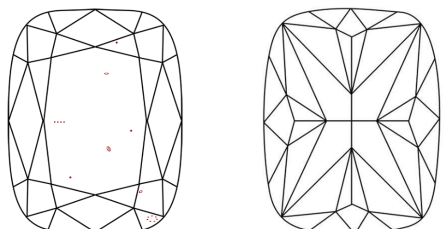

CLARITY CHARACTERISTICS

KEY TO SYMBOLS
Red symbols indicate internal characteristics.
Green symbols indicate external characteristics.