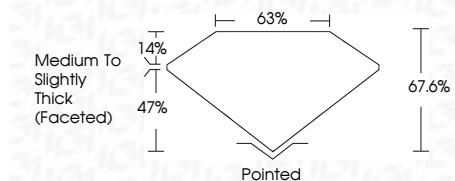

**ELECTRONIC COPY**

LG638431095  
Report verification at igi.org

June 7, 2024  
IGI Report Number **LG638431095**  
Description **LABORATORY GROWN DIAMOND**  
Shape and Cutting Style **CUSHION BRILLIANT**  
Measurements **8.18 X 5.81 X 3.93 MM**

**GRADING RESULTS**  
Carat Weight **1.51 CARAT**  
Color Grade **E**  
Clarity Grade **VVS 2**

**ADDITIONAL GRADING INFORMATION**  
Polish **EXCELLENT**  
Symmetry **EXCELLENT**  
Fluorescence **NONE**  
Inscription(s) **IGI LG638431095**  
Comments: This Laboratory Grown Diamond was created by Chemical Vapor Deposition (CVD) growth process. Type IIa

June 7, 2024  
IGI Report No. LG638431095  
**CUSHION BRILLIANT**  
8.18 X 5.81 X 3.93 MM  
1.51 CARAT  
E  
VVS 2  
67.6%  
63%  
Medium to Slightly Thick (Faceted)  
Pointed  
EXCELLENT  
EXCELLENT  
NONE  
IGI LG638431095  
Comments: This Laboratory Grown Diamond was created by Chemical Vapor Deposition (CVD) growth process. Type IIa

**LABORATORY GROWN DIAMOND REPORT**

June 7, 2024  
IGI Report Number **LG638431095**  
Description **LABORATORY GROWN DIAMOND**  
Shape and Cutting Style **CUSHION BRILLIANT**  
Measurements **8.18 X 5.81 X 3.93 MM**