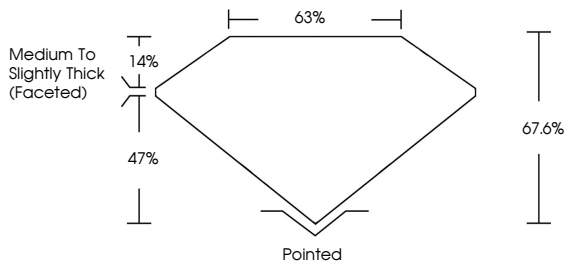

PROPORTIONS