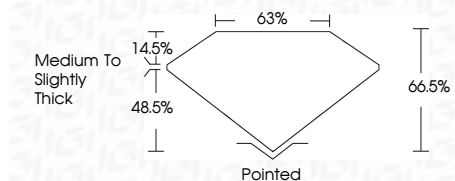

Measurements **12.43 X 8.38 X 5.57 MM**

GRADING RESULTS

Carat Weight **5.14 CARATS**
Color Grade **G**
Clarity Grade **VS 2**

ADDITIONAL GRADING INFORMATION

Polish **EXCELLENT**
Symmetry **EXCELLENT**
Fluorescence **NONE**
Inscription(s) **IGI LG638439159**
Comments: This Laboratory Grown Diamond was created by Chemical Vapor Deposition (CVD) growth process. Type IIa

June 12, 2024
IGI Report No. LG638439159
CUT CORNERED RECT. MODIFIED BRILLIANT
12.43 X 8.38 X 5.57 MM
Carat Weight **5.14 CARATS**
Color Grade **G**
Clarity Grade **VS 2**
Depth **66.5%**
Table **65%**
Girdle **Medium to Slightly Thick**
Culet **Pointed**
Polish **EXCELLENT**
Symmetry **EXCELLENT**
Fluorescence **NONE**
Inscription(s) **IGI LG638439159**
Comments: This Laboratory Grown Diamond was created by Chemical Vapor Deposition (CVD) growth process. Type IIa

LABORATORY GROWN DIAMOND REPORT

June 12, 2024
IGI Report Number **LG638439159**
Description **LABORATORY GROWN DIAMOND**
Shape and Cutting Style **CUT CORNERED RECTANGULAR
MODIFIED BRILLIANT**
Measurements **12.43 X 8.38 X 5.57 MM**

GRADING RESULTS

Carat Weight **5.14 CARATS**
Color Grade **G**
Clarity Grade **VS 2**

ADDITIONAL GRADING INFORMATION

Polish **EXCELLENT**
Symmetry **EXCELLENT**
Fluorescence **NONE**
Inscription(s) **IGI LG638439159**