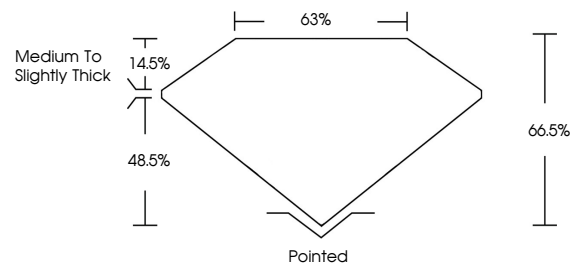

Measurements **12.43 X 8.38 X 5.57 MM**

GRADING RESULTS

Carat Weight **5.14 CARATS**
Color Grade **G**
Clarity Grade **VS 2**

ADDITIONAL GRADING INFORMATION

Polish **EXCELLENT**
Symmetry **EXCELLENT**
Fluorescence **NONE**
Inscription(s) **IGI LG638439159**
Comments: This Laboratory Grown Diamond was created by Chemical Vapor Deposition (CVD) growth process. Type IIa

June 12, 2024
IGI Report No. LG638439159
CUT CORNERED RECT. MODIFIED BRILLIANT
12.43 X 8.38 X 5.57 MM
Carat Weight **5.14 CARATS**
Color Grade **G**
Clarity Grade **VS 2**
Depth **66.5%**
Table **65%**
Girdle **Medium to Slightly Thick**
Culet **Pointed**
Polish **EXCELLENT**
Symmetry **EXCELLENT**
Fluorescence **NONE**
Inscription(s) **IGI LG638439159**
Comments: This Laboratory Grown Diamond was created by Chemical Vapor Deposition (CVD) growth process. Type IIa

GRADING RESULTS

Carat Weight **5.14 CARATS**
Color Grade **G**
Clarity Grade **VS 2**

ADDITIONAL GRADING INFORMATION

Polish **EXCELLENT**
Symmetry **EXCELLENT**
Fluorescence **NONE**
Inscription(s) **IGI LG638439159**

Comments: This Laboratory Grown Diamond was created by Chemical Vapor Deposition (CVD) growth process. Type IIa

PROPORTIONS

Sample Image Used

CLARITY CHARACTERISTICS

KEY TO SYMBOLS

Red symbols indicate internal characteristics.
Green symbols indicate external characteristics.