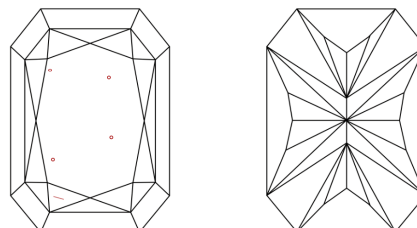

CLARITY CHARACTERISTICS

KEY TO SYMBOLS

Red symbols indicate internal characteristics.
Green symbols indicate external characteristics.

COLOR

D E F G H I J Faint Very Light Light

CLARITY

IF	VS¹⁻²	VS¹⁻²	SI¹⁻²	I¹⁻³
Internally Flawless	Very Very Slightly Included	Very Slightly Included	Slightly Included	Included