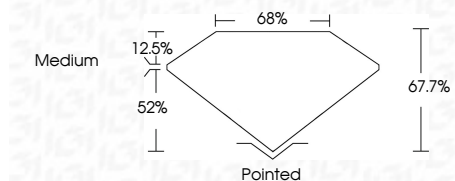

ELECTRONIC COPY

LG638440750
Report verification at igi.org

June 11, 2024
IGI Report Number **LG638440750**
Description **LABORATORY GROWN DIAMOND**
Shape and Cutting Style **CUT CORNERED
RECTANGULAR MODIFIED
BRILLIANT**
Measurements **10.16 X 6.99 X 4.73 MM**

GRADING RESULTS

Carat Weight **2.90 CARATS**
Color Grade **F**
Clarity Grade **VS 2**

ADDITIONAL GRADING INFORMATION

Polish **EXCELLENT**
Symmetry **EXCELLENT**
Fluorescence **NONE**
Inscription(s) **(IGI) LG638440750**
Comments: This Laboratory Grown Diamond was created by Chemical Vapor Deposition (CVD) growth process. Type IIa

June 11, 2024
IGI Report No **LG638440750**
CUT CORNERED RECT. MODIFIED BRILLIANT
10.16 X 6.99 X 4.73 MM
Carat Weight **2.90 CARATS**
Color Grade **F**
Clarity Grade **VS 2**
Depth **67.7%**
Table **12.5%**
Girdle **Medium**
Culet **Pointed**
Polish **EXCELLENT**
Symmetry **EXCELLENT**
Fluorescence **NONE**
Inscription(s) **(IGI) LG638440750**
Comments: This Laboratory Grown Diamond was created by Chemical Vapor Deposition (CVD) growth process. Type IIa

LABORATORY GROWN DIAMOND REPORT

June 11, 2024
IGI Report Number **LG638440750**
Description **LABORATORY GROWN DIAMOND**
Shape and Cutting Style **CUT CORNERED RECTANGULAR
MODIFIED BRILLIANT**
Measurements **10.16 X 6.99 X 4.73 MM**