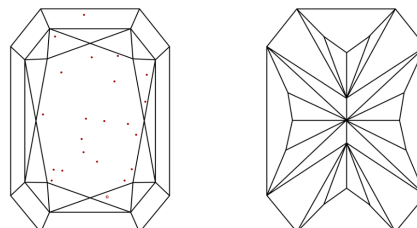

CLARITY CHARACTERISTICS

KEY TO SYMBOLS

Red symbols indicate internal characteristics.
Green symbols indicate external characteristics.

COLOR

D E F G H I J Faint Very Light Light

CLARITY

IF	VS¹⁻²	VS¹⁻²	SI¹⁻²	I¹⁻³
Internally Flawless	Very Very Slightly Included	Very Slightly Included	Slightly Included	Included