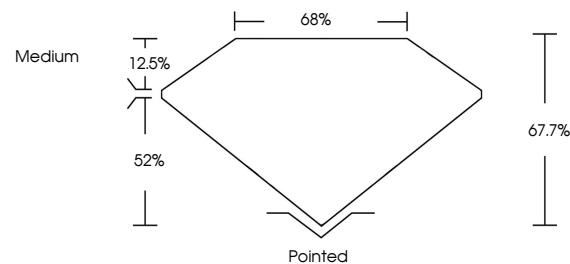

June 11, 2024
IGI Report No **LG638440750**
CUT CORNERED RECT. MODIFIED BRILLIANT
10.16 X 6.99 X 4.73 MM
Carat Weight **2.90 CARATS**
Color Grade **F**
Clarity Grade **VS 2**
Depth **67.7%**
Table **12.5%**
Girdle **Medium**
Culet **Pointed**
Polish **EXCELLENT**
Symmetry **EXCELLENT**
Fluorescence **NONE**
Inscription(s) **(IGI) LG638440750**
Comments: This Laboratory Grown Diamond was created by Chemical Vapor Deposition (CVD) growth process. Type IIa

GRADING RESULTS

Carat Weight **2.90 CARATS**
Color Grade **F**
Clarity Grade **VS 2**

ADDITIONAL GRADING INFORMATION

Polish **EXCELLENT**
Symmetry **EXCELLENT**
Fluorescence **NONE**
Inscription(s) **(IGI) LG638440750**

Comments: This Laboratory Grown Diamond was created by Chemical Vapor Deposition (CVD) growth process. Type IIa

PROPORTIONS

Sample Image Used

CLARITY CHARACTERISTICS

KEY TO SYMBOLS

Red symbols indicate internal characteristics.
Green symbols indicate external characteristics.