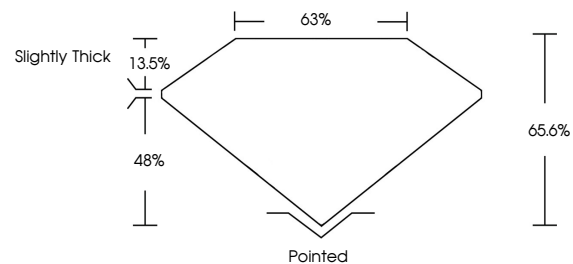

Measurements **9.22 X 6.51 X 4.27 MM**

GRADING RESULTS

Carat Weight **2.23 CARATS**
Color Grade **H**
Clarity Grade **VS 2**

ADDITIONAL GRADING INFORMATION

Polish **EXCELLENT**
Symmetry **EXCELLENT**
Fluorescence **NONE**
Inscription(s) **IGI LG638446357**
Comments: This Laboratory Grown Diamond was created by Chemical Vapor Deposition (CVD) growth process. Type IIa

GRADING RESULTS

Carat Weight **2.23 CARATS**
Color Grade **H**
Clarity Grade **VS 2**

ADDITIONAL GRADING INFORMATION

Polish **EXCELLENT**
Symmetry **EXCELLENT**
Fluorescence **NONE**
Inscription(s) **IGI LG638446357**

Comments: This Laboratory Grown Diamond was created by Chemical Vapor Deposition (CVD) growth process. Type IIa

PROPORTIONS

Sample Image Used

CLARITY CHARACTERISTICS

KEY TO SYMBOLS

Red symbols indicate internal characteristics.
Green symbols indicate external characteristics.