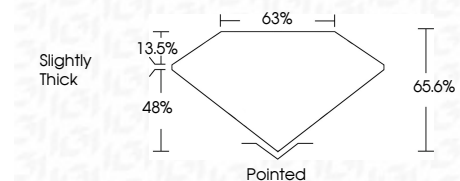

ELECTRONIC COPY

LG638446357
Report verification at igi.org

June 13, 2024
IGI Report Number **LG638446357**
Description **LABORATORY GROWN DIAMOND**
Shape and Cutting Style **CUT CORNERED
RECTANGULAR MODIFIED
BRILLIANT**

Measurements **9.22 X 6.51 X 4.27 MM**

GRADING RESULTS

Carat Weight **2.23 CARATS**
Color Grade **H**
Clarity Grade **VS 2**

ADDITIONAL GRADING INFORMATION

Polish **EXCELLENT**
Symmetry **EXCELLENT**
Fluorescence **NONE**
Inscription(s) **IGI LG638446357**
Comments: This Laboratory Grown Diamond was created by Chemical Vapor Deposition (CVD) growth process. Type IIa

June 13, 2024
IGI Report No. LG638446357
CUT CORNERED RECT. MODIFIED BRILLIANT
9.22 X 6.51 X 4.27 MM
2.23 CARATS
H
VS 2
65.6%
63%
Slightly Thick
Pointed
EXCELLENT
EXCELLENT
NONE
IGI LG638446357
Comments: This Laboratory Grown Diamond was created by Chemical Vapor Deposition (CVD) growth process. Type IIa

GRADING RESULTS

Carat Weight **2.23 CARATS**
Color Grade **H**
Clarity Grade **VS 2**

ADDITIONAL GRADING INFORMATION

Polish **EXCELLENT**
Symmetry **EXCELLENT**
Fluorescence **NONE**
Inscription(s) **IGI LG638446357**