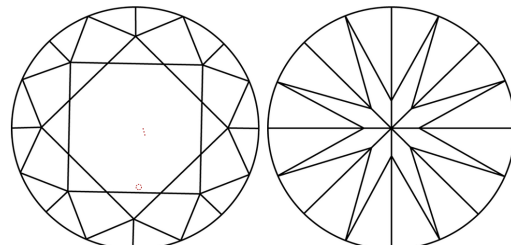

CLARITY CHARACTERISTICS

KEY TO SYMBOLS
Red symbols indicate internal characteristics.
Green symbols indicate external characteristics.