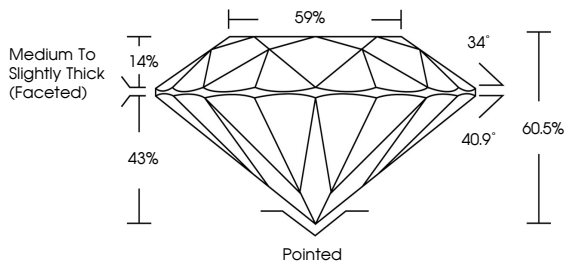

PROPORTIONS