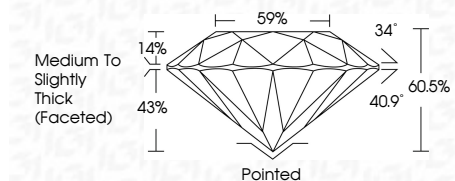

ELECTRONIC COPY

LG638454090
Report verification at igi.org

June 9, 2024
IGI Report Number **LG638454090**
Description **LABORATORY GROWN DIAMOND**
Shape and Cutting Style **ROUND BRILLIANT**
Measurements **6.78 - 6.95 X 4.14 MM**

GRADING RESULTS
Carat Weight **1.18 CARAT**
Color Grade **F**
Clarity Grade **VVS 2**
Cut Grade **IDEAL**

ADDITIONAL GRADING INFORMATION
Polish **EXCELLENT**
Symmetry **EXCELLENT**
Fluorescence **NONE**
Inscription(s) **IGI LG638454090**
Comments: This Laboratory Grown Diamond was created by Chemical Vapor Deposition (CVD) growth process. Type IIa

June 9, 2024
IGI Report No. **LG638454090**
ROUND BRILLIANT
6.78 - 6.95 X 4.14 MM
1.18 CARAT
Color Grade **F**
Clarity Grade **VVS 2**
Cut Grade **IDEAL**
Depth **60.5%**
Table **59%**
Medium To Slightly Thick (Faceted)
Culet **Pointed**
Polish **EXCELLENT**
Symmetry **EXCELLENT**
Fluorescence **NONE**
Inscription(s) **IGI LG638454090**
Comments: This Laboratory Grown Diamond was created by Chemical Vapor Deposition (CVD) growth process. Type IIa

GRADING RESULTS
Carat Weight **1.18 CARAT**
Color Grade **F**
Clarity Grade **VVS 2**
Cut Grade **IDEAL**

ADDITIONAL GRADING INFORMATION
Polish **EXCELLENT**
Symmetry **EXCELLENT**
Fluorescence **NONE**
Inscription(s) **IGI LG638454090**