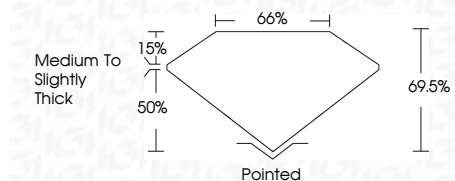

Measurements **8.49 X 5.70 X 3.96 MM**

GRADING RESULTS

Carat Weight **1.65 CARAT**
Color Grade **E**
Clarity Grade **VVS 2**

ADDITIONAL GRADING INFORMATION

Polish **EXCELLENT**
Symmetry **EXCELLENT**
Fluorescence **NONE**
Inscription(s) **IGI LG638454385**
Comments: This Laboratory Grown Diamond was created by Chemical Vapor Deposition (CVD) growth process. Type IIa

June 8, 2024
IGI Report No **LG638454385**
CUT CORNERED RECT. MODIFIED BRILLIANT
8.49 X 5.70 X 3.96 MM
Carat Weight **1.65 CARAT**
Color Grade **E**
Clarity Grade **VVS 2**
Depth **69.5%**
Table **50%**
Girdle **Medium to Slightly Thick**
Culet **Pointed**
Polish **EXCELLENT**
Symmetry **EXCELLENT**
Fluorescence **NONE**
Inscription(s) **IGI LG638454385**
Comments: This Laboratory Grown Diamond was created by Chemical Vapor Deposition (CVD) growth process. Type IIa

LABORATORY GROWN DIAMOND REPORT

June 8, 2024
IGI Report Number **LG638454385**
Description **LABORATORY GROWN DIAMOND**
Shape and Cutting Style **CUT CORNERED RECTANGULAR
MODIFIED BRILLIANT**
Measurements **8.49 X 5.70 X 3.96 MM**

GRADING RESULTS

Carat Weight **1.65 CARAT**
Color Grade **E**
Clarity Grade **VVS 2**

ADDITIONAL GRADING INFORMATION

Polish **EXCELLENT**
Symmetry **EXCELLENT**
Fluorescence **NONE**
Inscription(s) **IGI LG638454385**