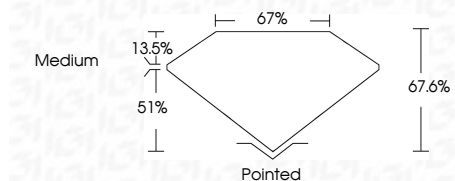

ELECTRONIC COPY

LG638455939
Report verification at igi.org

June 15, 2024
IGI Report Number **LG638455939**
Description **LABORATORY GROWN DIAMOND**
Shape and Cutting Style **CUT CORNERED
RECTANGULAR MODIFIED
BRILLIANT**
Measurements **9.09 X 6.27 X 4.24 MM**

GRADING RESULTS

Carat Weight **2.13 CARATS**
Color Grade **G**
Clarity Grade **VS 2**

ADDITIONAL GRADING INFORMATION

Polish **EXCELLENT**
Symmetry **EXCELLENT**
Fluorescence **NONE**
Inscription(s) **IGI LG638455939**
Comments: This Laboratory Grown Diamond was created by Chemical Vapor Deposition (CVD) growth process. Type IIa

June 15, 2024
IGI Report No. **LG638455939**
CUT CORNERED RECT. MODIFIED BRILLIANT
9.09 X 6.27 X 4.24 MM
Carat Weight **2.13 CARATS**
Color Grade **G**
Clarity Grade **VS 2**
Depth **67.6%**
Table **51%**
Girdle **Medium**
Culet **Pointed**
Polish **EXCELLENT**
Symmetry **EXCELLENT**
Fluorescence **NONE**
Inscription(s) **IGI LG638455939**
Comments: This Laboratory Grown Diamond was created by Chemical Vapor Deposition (CVD) growth process. Type IIa

LABORATORY GROWN DIAMOND REPORT

June 15, 2024
IGI Report Number **LG638455939**
Description **LABORATORY GROWN DIAMOND**
Shape and Cutting Style **CUT CORNERED RECTANGULAR
MODIFIED BRILLIANT**
Measurements **9.09 X 6.27 X 4.24 MM**