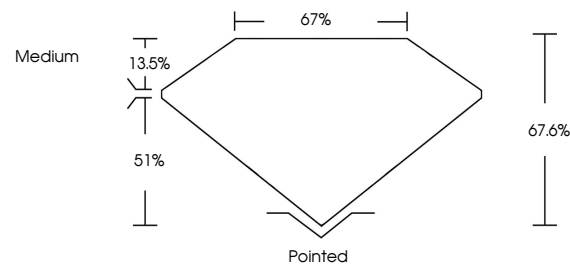

June 15, 2024
IGI Report No. **LG638455939**
CUT CORNERED RECT. MODIFIED BRILLIANT
9.09 X 6.27 X 4.24 MM
Carat Weight **2.13 CARATS**
Color Grade **G**
Clarity Grade **VS 2**
Depth **67.6%**
Table **51%**
Girdle **Medium**
Culet **Pointed**
Polish **EXCELLENT**
Symmetry **EXCELLENT**
Fluorescence **NONE**
Inscription(s) **IGI LG638455939**
Comments: This Laboratory Grown Diamond was created by Chemical Vapor Deposition (CVD) growth process. Type IIa

GRADING RESULTS

Carat Weight **2.13 CARATS**
Color Grade **G**
Clarity Grade **VS 2**

ADDITIONAL GRADING INFORMATION

Polish **EXCELLENT**
Symmetry **EXCELLENT**
Fluorescence **NONE**
Inscription(s) **IGI LG638455939**

Comments: This Laboratory Grown Diamond was created by Chemical Vapor Deposition (CVD) growth process. Type IIa

PROPORTIONS

Sample Image Used

CLARITY CHARACTERISTICS

KEY TO SYMBOLS

Red symbols indicate internal characteristics.
Green symbols indicate external characteristics.