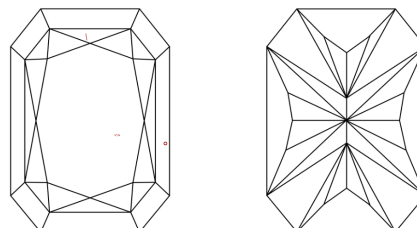

CLARITY CHARACTERISTICS

KEY TO SYMBOLS

Red symbols indicate internal characteristics.
Green symbols indicate external characteristics.

COLOR

D E F G H I J Faint Very Light Light

CLARITY

IF	VS¹⁻²	VS¹⁻²	SI¹⁻²	I¹⁻³
Internally Flawless	Very Very Slightly Included	Very Slightly Included	Slightly Included	Included