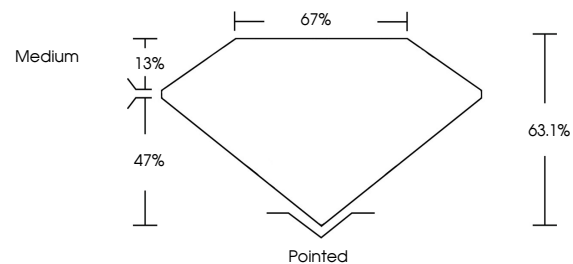

PROPORTIONS