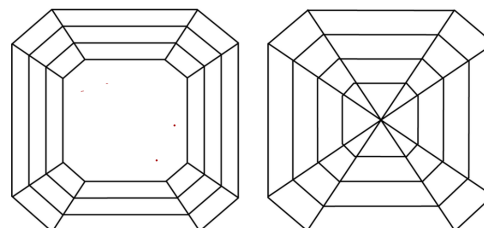

CLARITY CHARACTERISTICS

KEY TO SYMBOLS

Red symbols indicate internal characteristics.
Green symbols indicate external characteristics.

COLOR

D E F G H I J Faint Very Light Light

CLARITY

IF	VVS¹⁻²	VS¹⁻²	SI¹⁻²	I¹⁻³
Internally Flawless	Very Very Slightly Included	Very Slightly Included	Slightly Included	Included