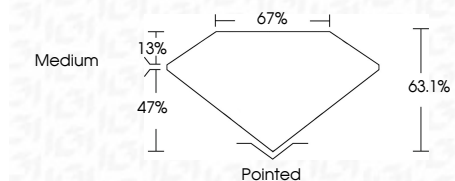

ELECTRONIC COPY

LG638457553
Report verification at igi.org

June 15, 2024
IGI Report Number **LG638457553**
Description **LABORATORY GROWN DIAMOND**
Shape and Cutting Style **SQUARE EMERALD CUT**
Measurements **9.72 X 9.51 X 6.00 MM**

GRADING RESULTS
Carat Weight **5.03 CARATS**
Color Grade **I**
Clarity Grade **VVS 2**

ADDITIONAL GRADING INFORMATION
Polish **EXCELLENT**
Symmetry **EXCELLENT**
Fluorescence **NONE**
Inscription(s) **IGI LG638457553**
Comments: This Laboratory Grown Diamond was created by Chemical Vapor Deposition (CVD) growth process. Type IIa

June 15, 2024
IGI Report No. LG638457553
SQUARE EMERALD CUT
5.03 CARATS
Carat Weight **5.03**
Color Grade **I**
Clarity Grade **VVS 2**
Depth **63.1%**
Table **67%**
Girdle **Medium**
Culet **Pointed**
Polish **EXCELLENT**
Symmetry **EXCELLENT**
Fluorescence **NONE**
Inscription(s) **IGI LG638457553**

Comments: This Laboratory Grown Diamond was created by Chemical Vapor Deposition (CVD) growth process. Type IIa

June 15, 2024
IGI Report Number **LG638457553**
Description **LABORATORY GROWN DIAMOND**
Shape and Cutting Style **SQUARE EMERALD CUT**
Measurements **9.72 X 9.51 X 6.00 MM**