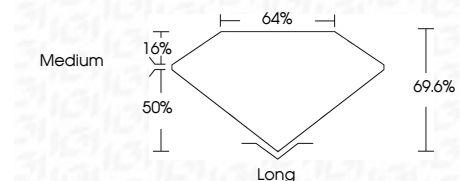

ELECTRONIC COPY

LG638463644
Report verification at igi.org

June 14, 2024
IGI Report Number **LG638463644**
Description **LABORATORY GROWN DIAMOND**
Shape and Cutting Style **EMERALD CUT**
Measurements **9.45 X 6.71 X 4.67 MM**

GRADING RESULTS
Carat Weight **3.03 CARATS**
Color Grade **F**
Clarity Grade **VVS 2**

ADDITIONAL GRADING INFORMATION
Polish **EXCELLENT**
Symmetry **EXCELLENT**
Fluorescence **NONE**
Inscription(s) **IGI LG638463644**
Comments: This Laboratory Grown Diamond was created by Chemical Vapor Deposition (CVD) growth process. Type IIa

June 14, 2024
IGI Report No. LG638463644
EMERALD CUT
3.03 CARATS
Color Grade **F**
Clarity Grade **VVS 2**
Table **60.6%**
Depth **6.71**
Length **6.71**
Width **9.45**
Girdle **Medium**
Culet **Long**
Polish **EXCELLENT**
Symmetry **EXCELLENT**
Fluorescence **NONE**
Inscription(s) **IGI LG638463644**
Comments: This Laboratory Grown Diamond was created by Chemical Vapor Deposition (CVD) growth process. Type IIa

LABORATORY GROWN DIAMOND REPORT

June 14, 2024
IGI Report Number **LG638463644**
Description **LABORATORY GROWN DIAMOND**
Shape and Cutting Style **EMERALD CUT**
Measurements **9.45 X 6.71 X 4.67 MM**

GRADING RESULTS
Carat Weight **3.03 CARATS**
Color Grade **F**
Clarity Grade **VVS 2**