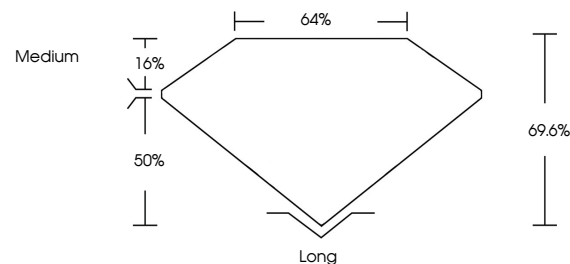

June 14, 2024
IGI Report No. LG638463644
EMERALD CUT
3.03 CARATS
Color Grade **F**
Clarity Grade **VVS 2**
Table **60.6%**
Depth **6.71**
Length **6.71**
Width **9.45**
Girdle **Medium**
Culet **Long**
Polish **EXCELLENT**
Symmetry **EXCELLENT**
Fluorescence **NONE**
Inscription(s) **IGI LG638463644**
Comments: This Laboratory Grown Diamond was created by Chemical Vapor Deposition (CVD) growth process. Type IIa

LABORATORY GROWN DIAMOND REPORT

June 14, 2024
IGI Report Number **LG638463644**
Description **LABORATORY GROWN DIAMOND**
Shape and Cutting Style **EMERALD CUT**
Measurements **9.45 X 6.71 X 4.67 MM**

GRADING RESULTS
Carat Weight **3.03 CARATS**
Color Grade **F**
Clarity Grade **VVS 2**

PROPORTIONS

Sample Image Used

CLARITY CHARACTERISTICS

KEY TO SYMBOLS

Red symbols indicate internal characteristics.
Green symbols indicate external characteristics.

COLOR

D E F G H I J Faint Very Light Light