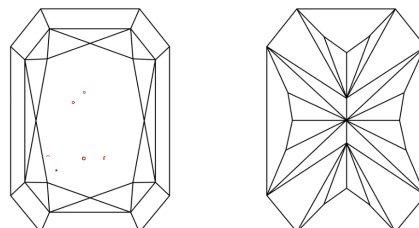

CLARITY CHARACTERISTICS

KEY TO SYMBOLS

Red symbols indicate internal characteristics.
Green symbols indicate external characteristics.

COLOR

D E F G H I J Faint Very Light Light

CLARITY

IF	VS¹⁻²	VS¹⁻²	SI¹⁻²	I¹⁻³
Internally Flawless	Very Very Slightly Included	Very Slightly Included	Slightly Included	Included