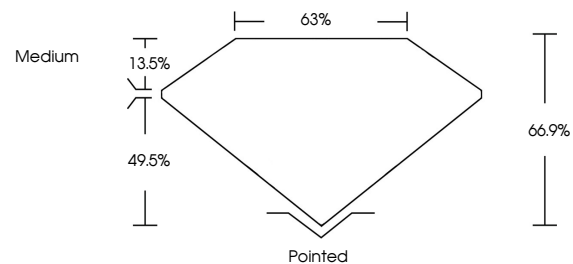

Measurements **8.82 X 6.25 X 4.18 MM**

GRADING RESULTS

Carat Weight **2.02 CARATS**
Color Grade **D**
Clarity Grade **VS 1**

ADDITIONAL GRADING INFORMATION

Polish **EXCELLENT**
Symmetry **EXCELLENT**
Fluorescence **NONE**
Inscription(s) **IGI LG638464813**
Comments: This Laboratory Grown Diamond was created by Chemical Vapor Deposition (CVD) growth process. Type IIa

June 11, 2024
IGI Report No **LG638464813**
CUT CORNERED RECT. MODIFIED BRILLIANT
8.82 X 6.25 X 4.18 MM
Carat Weight **2.02 CARATS**
Color Grade **D**
Clarity Grade **VS 1**
Depth **66.9%**
Table **65%**
Girdle **Medium**
Culet **Pointed**
Polish **EXCELLENT**
Symmetry **EXCELLENT**
Fluorescence **NONE**
Inscription(s) **IGI LG638464813**
Comments: This Laboratory Grown Diamond was created by Chemical Vapor Deposition (CVD) growth process. Type IIa

GRADING RESULTS

Carat Weight **2.02 CARATS**
Color Grade **D**
Clarity Grade **VS 1**

ADDITIONAL GRADING INFORMATION

Polish **EXCELLENT**
Symmetry **EXCELLENT**
Fluorescence **NONE**
Inscription(s) **IGI LG638464813**

Comments: This Laboratory Grown Diamond was created by Chemical Vapor Deposition (CVD) growth process. Type IIa

PROPORTIONS

Sample Image Used

CLARITY CHARACTERISTICS

KEY TO SYMBOLS

Red symbols indicate internal characteristics.
Green symbols indicate external characteristics.