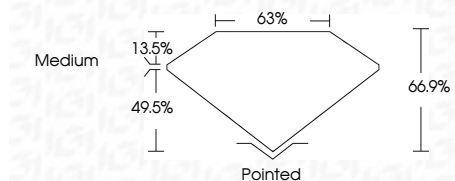

ELECTRONIC COPY

LG638464813
Report verification at igi.org

June 11, 2024
IGI Report Number **LG638464813**
Description **LABORATORY GROWN DIAMOND**
Shape and Cutting Style **CUT CORNERED
RECTANGULAR MODIFIED
BRILLIANT**

Measurements **8.82 X 6.25 X 4.18 MM**

GRADING RESULTS

Carat Weight **2.02 CARATS**
Color Grade **D**
Clarity Grade **VS 1**

ADDITIONAL GRADING INFORMATION

Polish **EXCELLENT**
Symmetry **EXCELLENT**
Fluorescence **NONE**
Inscription(s) **IGI LG638464813**
Comments: This Laboratory Grown Diamond was created by Chemical Vapor Deposition (CVD) growth process. Type IIa

June 11, 2024
IGI Report No **LG638464813**
CUT CORNERED RECT. MODIFIED BRILLIANT
8.82 X 6.25 X 4.18 MM
Carat Weight **2.02 CARATS**
Color Grade **D**
Clarity Grade **VS 1**
Depth **66.9%**
Table **65%**
Girdle **Medium**
Culet **Pointed**
Polish **EXCELLENT**
Symmetry **EXCELLENT**
Fluorescence **NONE**
Inscription(s) **IGI LG638464813**
Comments: This Laboratory Grown Diamond was created by Chemical Vapor Deposition (CVD) growth process. Type IIa

LABORATORY GROWN DIAMOND REPORT

June 11, 2024
IGI Report Number **LG638464813**
Description **LABORATORY GROWN DIAMOND**
Shape and Cutting Style **CUT CORNERED RECTANGULAR
MODIFIED BRILLIANT**
Measurements **8.82 X 6.25 X 4.18 MM**