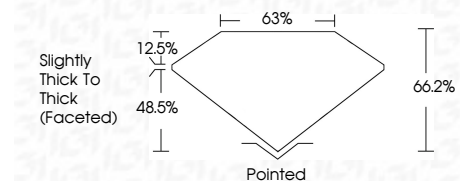

ELECTRONIC COPY

LG638496923
Report verification at igi.org

June 8, 2024
IGI Report Number **LG638496923**
Description **LABORATORY GROWN DIAMOND**
Shape and Cutting Style **SQUARE CUSHION BRILLIANT**
Measurements **10.18 X 9.71 X 6.43 MM**

GRADING RESULTS
Carat Weight **5.08 CARATS**
Color Grade **G**
Clarity Grade **VVS 2**

ADDITIONAL GRADING INFORMATION
Polish **EXCELLENT**
Symmetry **EXCELLENT**
Fluorescence **NONE**
Inscription(s) **IGI LG638496923**
Comments: This Laboratory Grown Diamond was created by Chemical Vapor Deposition (CVD) growth process. Type IIa

June 8, 2024
IGI Report No. **LG638496923**
SQUARE CUSHION BRILLIANT
10.18 X 9.71 X 6.43 MM
5.08 CARATS
Carat Weight **G**
Color Grade **VVS 2**
Depth **66.2%**
Table **63%**
Girdle **Slightly Thick To Thick (Faceted)**
Culet **Pointed**
Polish **EXCELLENT**
Symmetry **EXCELLENT**
Fluorescence **NONE**
Inscription(s) **IGI LG638496923**

GRADING RESULTS
Carat Weight **5.08 CARATS**
Color Grade **G**
Clarity Grade **VVS 2**

ADDITIONAL GRADING INFORMATION
Polish **EXCELLENT**
Symmetry **EXCELLENT**
Fluorescence **NONE**
Inscription(s) **IGI LG638496923**