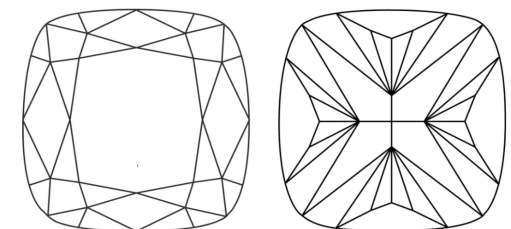

CLARITY CHARACTERISTICS

KEY TO SYMBOLS
Red symbols indicate internal characteristics.
Green symbols indicate external characteristics.