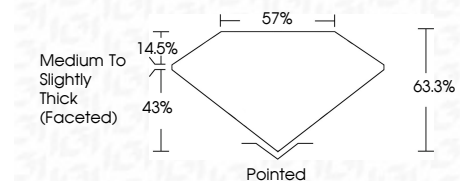

ELECTRONIC COPY

LG638497009
Report verification at igi.org

June 5, 2024
IGI Report Number **LG638497009**
Description **LABORATORY GROWN DIAMOND**
Shape and Cutting Style **MARQUISE BRILLIANT**
Measurements **10.53 X 5.29 X 3.35 MM**

GRADING RESULTS
Carat Weight **1.06 CARAT**
Color Grade **E**
Clarity Grade **VS 1**

ADDITIONAL GRADING INFORMATION
Polish **EXCELLENT**
Symmetry **EXCELLENT**
Fluorescence **NONE**
Inscription(s) **IGI LG638497009**
Comments: This Laboratory Grown Diamond was created by Chemical Vapor Deposition (CVD) growth process. Type IIa

June 5, 2024
IGI Report No **LG638497009**
MARQUISE BRILLIANT
10.53 X 5.29 X 3.35 MM
Carat Weight **1.06 CARAT**
Color Grade **E**
Clarity Grade **VS 1**
Depth **63.3%**
Table **43%**
Girdle **Medium to Slightly Thick (Faceted)**
Culet **Pointed**
Polish **EXCELLENT**
Symmetry **EXCELLENT**
Fluorescence **NONE**
Inscription(s) **IGI LG638497009**
Comments: This Laboratory Grown Diamond was created by Chemical Vapor Deposition (CVD) growth process. Type IIa

GRADING RESULTS
Carat Weight **1.06 CARAT**
Color Grade **E**
Clarity Grade **VS 1**

ADDITIONAL GRADING INFORMATION
Polish **EXCELLENT**
Symmetry **EXCELLENT**
Fluorescence **NONE**
Inscription(s) **IGI LG638497009**