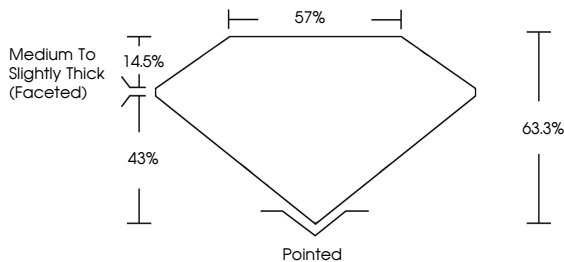

PROPORTIONS