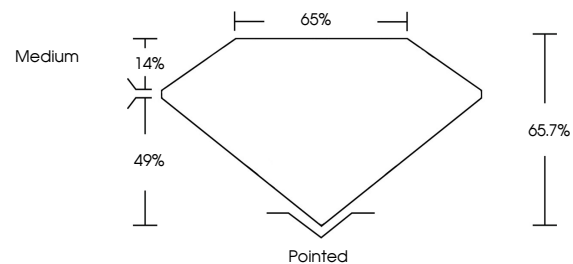

Measurements **8.10 X 5.62 X 3.69 MM**

GRADING RESULTS

Carat Weight **1.46 CARAT**
Color Grade **D**
Clarity Grade **VVS 2**

ADDITIONAL GRADING INFORMATION

Polish **EXCELLENT**
Symmetry **EXCELLENT**
Fluorescence **NONE**
Inscription(s) **(IGI) LG638497320**
Comments: This Laboratory Grown Diamond was created by Chemical Vapor Deposition (CVD) growth process. Type IIa

June 10, 2024
IGI Report No. LG638497320
CUT CORNERED RECT. MODIFIED BRILLIANT
8.10 X 5.62 X 3.69 MM
Carat Weight **1.46 CARAT**
Color Grade **D**
Clarity Grade **VVS 2**
Depth **49%**
Table **14%**
Girdle **Medium**
Culet **Pointed**
Polish **EXCELLENT**
Symmetry **EXCELLENT**
Fluorescence **NONE**
Inscription(s) **(IGI) LG638497320**
Comments: This Laboratory Grown Diamond was created by Chemical Vapor Deposition (CVD) growth process. Type IIa

GRADING RESULTS

Carat Weight **1.46 CARAT**
Color Grade **D**
Clarity Grade **VVS 2**

ADDITIONAL GRADING INFORMATION

Polish **EXCELLENT**
Symmetry **EXCELLENT**
Fluorescence **NONE**
Inscription(s) **(IGI) LG638497320**

Comments: This Laboratory Grown Diamond was created by Chemical Vapor Deposition (CVD) growth process. Type IIa

PROPORTIONS

Sample Image Used

CLARITY CHARACTERISTICS

KEY TO SYMBOLS

Red symbols indicate internal characteristics.
Green symbols indicate external characteristics.