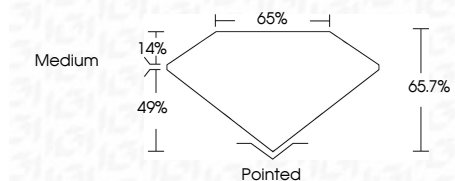

ELECTRONIC COPY

LG638497320
Report verification at igi.org

June 10, 2024
IGI Report Number **LG638497320**
Description **LABORATORY GROWN DIAMOND**

Shape and Cutting Style **CUT CORNERED
RECTANGULAR MODIFIED
BRILLIANT**

Measurements **8.10 X 5.62 X 3.69 MM**

GRADING RESULTS

Carat Weight **1.46 CARAT**
Color Grade **D**
Clarity Grade **VVS 2**

ADDITIONAL GRADING INFORMATION

Polish **EXCELLENT**
Symmetry **EXCELLENT**
Fluorescence **NONE**
Inscription(s) **(IGI) LG638497320**
Comments: This Laboratory Grown Diamond was created by Chemical Vapor Deposition (CVD) growth process. Type IIa

June 10, 2024
IGI Report No. LG638497320
CUT CORNERED RECT. MODIFIED BRILLIANT
8.10 X 5.62 X 3.69 MM
Carat Weight **1.46 CARAT**
Color Grade **D**
Clarity Grade **VVS 2**
Depth **49%**
Table **14%**
Girdle **Medium**
Culet **Pointed**
Polish **EXCELLENT**
Symmetry **EXCELLENT**
Fluorescence **NONE**
Inscription(s) **(IGI) LG638497320**
Comments: This Laboratory Grown Diamond was created by Chemical Vapor Deposition (CVD) growth process. Type IIa

GRADING RESULTS

Carat Weight **1.46 CARAT**
Color Grade **D**
Clarity Grade **VVS 2**

ADDITIONAL GRADING INFORMATION

Polish **EXCELLENT**
Symmetry **EXCELLENT**
Fluorescence **NONE**
Inscription(s) **(IGI) LG638497320**