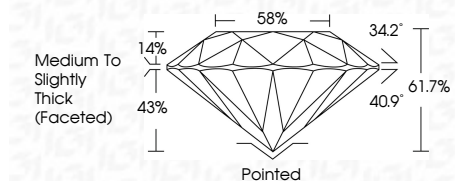

ELECTRONIC COPY

LG638497813
Report verification at igi.org

June 10, 2024
IGI Report Number **LG638497813**
Description **LABORATORY GROWN DIAMOND**
Shape and Cutting Style **ROUND BRILLIANT**
Measurements **8.17 - 8.21 X 5.05 MM**

GRADING RESULTS
Carat Weight **2.11 CARATS**
Color Grade **F**
Clarity Grade **VVS 2**
Cut Grade **EXCELLENT**

ADDITIONAL GRADING INFORMATION
Polish **EXCELLENT**
Symmetry **EXCELLENT**
Fluorescence **NONE**
Inscription(s) **IGI LG638497813**
Comments: This Laboratory Grown Diamond was created by Chemical Vapor Deposition (CVD) growth process. Type IIa

June 10, 2024
IGI Report No. LG638497813
ROUND BRILLIANT
8.17 - 8.21 X 5.05 MM
2.11 CARATS
Color Grade **F**
Clarity Grade **VVS 2**
Cut Grade **EXCELLENT**
Depth **61.7%**
Table **58%**
Girdle **Medium To Slightly Thick (Faceted)**
Culet **Pointed**
Polish **EXCELLENT**
Symmetry **EXCELLENT**
Fluorescence **NONE**
Inscription(s) **IGI LG638497813**
Comments: This Laboratory Grown Diamond was created by Chemical Vapor Deposition (CVD) growth process. Type IIa

June 10, 2024
IGI Report Number **LG638497813**
Description **LABORATORY GROWN DIAMOND**
Shape and Cutting Style **ROUND BRILLIANT**
Measurements **8.17 - 8.21 X 5.05 MM**

GRADING RESULTS
Carat Weight **2.11 CARATS**
Color Grade **F**
Clarity Grade **VVS 2**
Cut Grade **EXCELLENT**