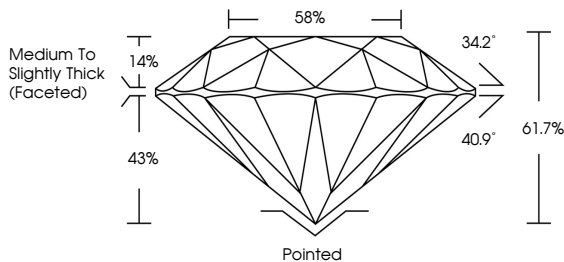

PROPORTIONS