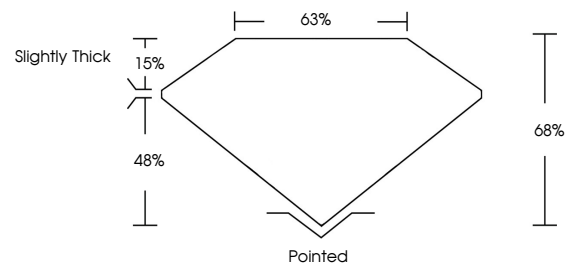

Measurements **9.50 X 6.63 X 4.51 MM**

GRADING RESULTS

Carat Weight **2.51 CARATS**
Color Grade **E**
Clarity Grade **VVS 2**

ADDITIONAL GRADING INFORMATION

Polish **EXCELLENT**
Symmetry **EXCELLENT**
Fluorescence **NONE**
Inscription(s) **IGI LG639406362**
Comments: This Laboratory Grown Diamond was created by Chemical Vapor Deposition (CVD) growth process. Type IIa

June 15, 2024
IGI Report No **LG639406362**
CUT CORNERED RECT. MODIFIED BRILLIANT
9.50 X 6.63 X 4.51 MM
Carat Weight **2.51 CARATS**
Color Grade **E**
Clarity Grade **VVS 2**
Depth **68%**
Table **48%**
Girdle **Slightly Thick**
Culet **Pointed**
Polish **EXCELLENT**
Symmetry **EXCELLENT**
Fluorescence **NONE**
Inscription(s) **IGI LG639406362**
Comments: This Laboratory Grown Diamond was created by Chemical Vapor Deposition (CVD) growth process. Type IIa

GRADING RESULTS

Carat Weight **2.51 CARATS**
Color Grade **E**
Clarity Grade **VVS 2**

ADDITIONAL GRADING INFORMATION

Polish **EXCELLENT**
Symmetry **EXCELLENT**
Fluorescence **NONE**
Inscription(s) **IGI LG639406362**

Comments: This Laboratory Grown Diamond was created by Chemical Vapor Deposition (CVD) growth process. Type IIa

PROPORTIONS

Sample Image Used

CLARITY CHARACTERISTICS

KEY TO SYMBOLS

Red symbols indicate internal characteristics.
Green symbols indicate external characteristics.