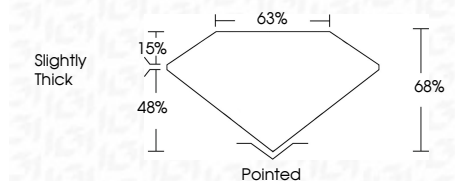

ELECTRONIC COPY

LG639406362
Report verification at igi.org

June 15, 2024
IGI Report Number **LG639406362**
Description **LABORATORY GROWN DIAMOND**
Shape and Cutting Style **CUT CORNERED
RECTANGULAR MODIFIED
BRILLIANT**

Measurements **9.50 X 6.63 X 4.51 MM**

GRADING RESULTS

Carat Weight **2.51 CARATS**
Color Grade **E**
Clarity Grade **VVS 2**

ADDITIONAL GRADING INFORMATION

Polish **EXCELLENT**
Symmetry **EXCELLENT**
Fluorescence **NONE**
Inscription(s) **IGI LG639406362**
Comments: This Laboratory Grown Diamond was created by Chemical Vapor Deposition (CVD) growth process. Type IIa

June 15, 2024
IGI Report No **LG639406362**
CUT CORNERED RECT. MODIFIED BRILLIANT
9.50 X 6.63 X 4.51 MM
Carat Weight **2.51 CARATS**
Color Grade **E**
Clarity Grade **VVS 2**
Depth **68%**
Table **48%**
Girdle **Slightly Thick**
Culet **Pointed**
Polish **EXCELLENT**
Symmetry **EXCELLENT**
Fluorescence **NONE**
Inscription(s) **IGI LG639406362**
Comments: This Laboratory Grown Diamond was created by Chemical Vapor Deposition (CVD) growth process. Type IIa

LABORATORY GROWN DIAMOND REPORT

June 15, 2024
IGI Report Number **LG639406362**
Description **LABORATORY GROWN DIAMOND**
Shape and Cutting Style **CUT CORNERED RECTANGULAR
MODIFIED BRILLIANT**
Measurements **9.50 X 6.63 X 4.51 MM**