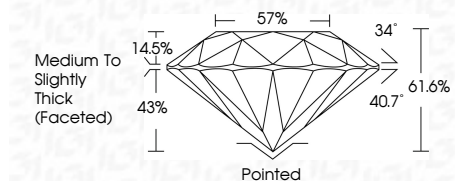

ELECTRONIC COPY

LG639407416
Report verification at igi.org

June 16, 2024
IGI Report Number **LG639407416**
Description **LABORATORY GROWN DIAMOND**
Shape and Cutting Style **ROUND BRILLIANT**
Measurements **8.16 - 8.19 X 5.03 MM**

GRADING RESULTS
Carat Weight **2.08 CARATS**
Color Grade **F**
Clarity Grade **VS 1**
Cut Grade **IDEAL**

ADDITIONAL GRADING INFORMATION
Polish **EXCELLENT**
Symmetry **EXCELLENT**
Fluorescence **NONE**
Inscription(s) **IGI LG639407416**
Comments: This Laboratory Grown Diamond was created by Chemical Vapor Deposition (CVD) growth process. Type IIa

June 16, 2024
IGI Report No LG639407416
ROUND BRILLIANT
8.16 - 8.19 X 5.03 MM
2.08 CARATS
Color Grade **F**
Clarity Grade **VS 1**
Cut Grade **IDEAL**
Depth **61.6%**
Table **57%**
Girdle **Medium To Slightly Thick (Faceted)**
Culet **Pointed**
Polish **EXCELLENT**
Symmetry **EXCELLENT**
Fluorescence **NONE**
Inscription(s) **IGI LG639407416**
Comments: This Laboratory Grown Diamond was created by Chemical Vapor Deposition (CVD) growth process. Type IIa

June 16, 2024
IGI Report Number **LG639407416**
Description **LABORATORY GROWN DIAMOND**
Shape and Cutting Style **ROUND BRILLIANT**
Measurements **8.16 - 8.19 X 5.03 MM**

GRADING RESULTS
Carat Weight **2.08 CARATS**
Color Grade **F**
Clarity Grade **VS 1**
Cut Grade **IDEAL**