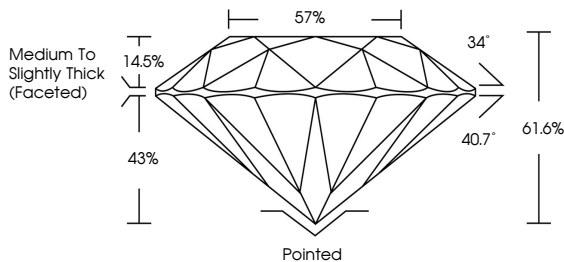

PROPORTIONS