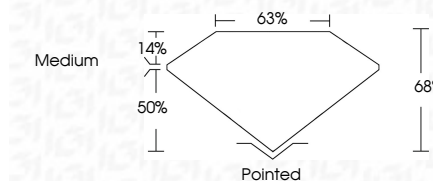

ELECTRONIC COPY

LG639407487
Report verification at igi.org

June 20, 2024
IGI Report Number **LG639407487**
Description **LABORATORY GROWN DIAMOND**
Shape and Cutting Style **CUT CORNERED
RECTANGULAR MODIFIED
BRILLIANT**
Measurements **9.05 X 6.28 X 4.27 MM**

GRADING RESULTS

Carat Weight **2.15 CARATS**
Color Grade **E**
Clarity Grade **VS 2**

ADDITIONAL GRADING INFORMATION

Polish **EXCELLENT**
Symmetry **EXCELLENT**
Fluorescence **NONE**
Inscription(s) **IGI LG639407487**
Comments: This Laboratory Grown Diamond was created by Chemical Vapor Deposition (CVD) growth process. Type IIa

June 20, 2024
IGI Report No **LG639407487**
CUT CORNERED RECT. MODIFIED BRILLIANT
9.05 X 6.28 X 4.27 MM
Carat Weight **2.15 CARATS**
Color Grade **E**
Clarity Grade **VS 2**
Depth **68%**
Table **50%**
Girdle **Medium**
Culet **Pointed**
Polish **EXCELLENT**
Symmetry **EXCELLENT**
Fluorescence **NONE**
Inscription(s) **IGI LG639407487**
Comments: This Laboratory Grown Diamond was created by Chemical Vapor Deposition (CVD) growth process. Type IIa

LABORATORY GROWN DIAMOND REPORT

June 20, 2024
IGI Report Number **LG639407487**
Description **LABORATORY GROWN DIAMOND**
Shape and Cutting Style **CUT CORNERED RECTANGULAR
MODIFIED BRILLIANT**
Measurements **9.05 X 6.28 X 4.27 MM**