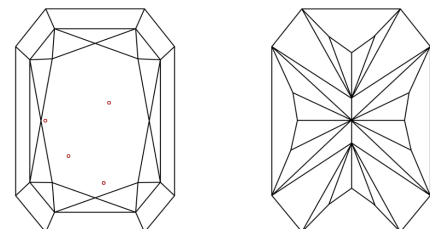

CLARITY CHARACTERISTICS

KEY TO SYMBOLS

Red symbols indicate internal characteristics.
Green symbols indicate external characteristics.

COLOR

D	E	F	G	H	I	J	Faint	Very Light	Light

CLARITY

IF	VS¹⁻²	VS¹⁻²	SI¹⁻²	I¹⁻³
Internally Flawless	Very Very Slightly Included	Very Slightly Included	Slightly Included	Included