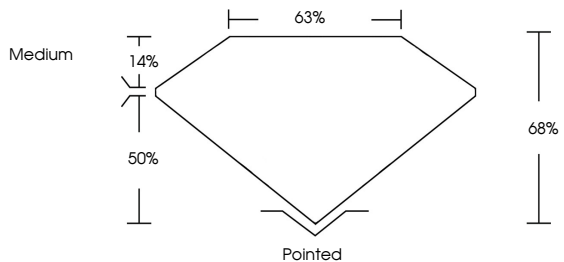

June 20, 2024
IGI Report No **LG639407487**
CUT CORNERED RECT. MODIFIED BRILLIANT
9.05 X 6.28 X 4.27 MM
Carat Weight **2.15 CARATS**
Color Grade **E**
Clarity Grade **VS 2**
Depth **68%**
Table **50%**
Girdle **Medium**
Culet **Pointed**
Polish **EXCELLENT**
Symmetry **EXCELLENT**
Fluorescence **NONE**
Inscription(s) **IGI LG639407487**
Comments: This Laboratory Grown Diamond was created by Chemical Vapor Deposition (CVD) growth process. Type IIa

GRADING RESULTS

Carat Weight **2.15 CARATS**
Color Grade **E**
Clarity Grade **VS 2**

ADDITIONAL GRADING INFORMATION

Polish **EXCELLENT**
Symmetry **EXCELLENT**
Fluorescence **NONE**
Inscription(s) **IGI LG639407487**

Comments: This Laboratory Grown Diamond was created by Chemical Vapor Deposition (CVD) growth process. Type IIa

PROPORTIONS

Sample Image Used

CLARITY CHARACTERISTICS

KEY TO SYMBOLS

Red symbols indicate internal characteristics.
Green symbols indicate external characteristics.