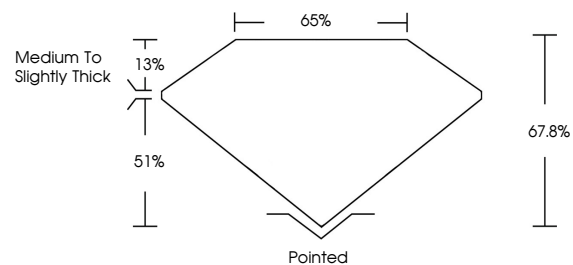

Measurements **8.42 X 5.78 X 3.92 MM**

GRADING RESULTS

Carat Weight **1.64 CARAT**
Color Grade **D**
Clarity Grade **VS 1**

ADDITIONAL GRADING INFORMATION

Polish **EXCELLENT**
Symmetry **EXCELLENT**
Fluorescence **NONE**
Inscription(s) **IGI LG639407503**
Comments: This Laboratory Grown Diamond was created by Chemical Vapor Deposition (CVD) growth process. Type IIa

June 16, 2024
IGI Report No. **LG639407503**
CUT CORNERED RECT. MODIFIED BRILLIANT
8.42 X 5.78 X 3.92 MM
Carat Weight **1.64 CARAT**
Color Grade **D**
Clarity Grade **VS 1**
Depth **67.8%**
Table **51%**
Girdle **Medium to Slightly Thick**
Culet **Pointed**
Polish **EXCELLENT**
Symmetry **EXCELLENT**
Fluorescence **NONE**
Inscription(s) **IGI LG639407503**
Comments: This Laboratory Grown Diamond was created by Chemical Vapor Deposition (CVD) growth process. Type IIa

GRADING RESULTS

Carat Weight **1.64 CARAT**
Color Grade **D**
Clarity Grade **VS 1**

ADDITIONAL GRADING INFORMATION

Polish **EXCELLENT**
Symmetry **EXCELLENT**
Fluorescence **NONE**
Inscription(s) **IGI LG639407503**

Comments: This Laboratory Grown Diamond was created by Chemical Vapor Deposition (CVD) growth process. Type IIa

PROPORTIONS

Sample Image Used

CLARITY CHARACTERISTICS

KEY TO SYMBOLS

Red symbols indicate internal characteristics.
Green symbols indicate external characteristics.