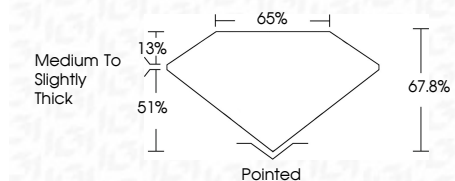

ELECTRONIC COPY

LG639407503
Report verification at igi.org

June 16, 2024
IGI Report Number **LG639407503**
Description **LABORATORY GROWN DIAMOND**

Shape and Cutting Style **CUT CORNERED
RECTANGULAR MODIFIED
BRILLIANT**

Measurements **8.42 X 5.78 X 3.92 MM**

GRADING RESULTS

Carat Weight **1.64 CARAT**
Color Grade **D**
Clarity Grade **VS 1**

ADDITIONAL GRADING INFORMATION

Polish **EXCELLENT**
Symmetry **EXCELLENT**
Fluorescence **NONE**
Inscription(s) **IGI LG639407503**
Comments: This Laboratory Grown Diamond was created by Chemical Vapor Deposition (CVD) growth process. Type IIa

June 16, 2024
IGI Report No. **LG639407503**
CUT CORNERED RECT. MODIFIED BRILLIANT
8.42 X 5.78 X 3.92 MM
Carat Weight **1.64 CARAT**
Color Grade **D**
Clarity Grade **VS 1**
Depth **67.8%**
Table **51%**
Girdle **Medium to Slightly Thick**
Culet **Pointed**
Polish **EXCELLENT**
Symmetry **EXCELLENT**
Fluorescence **NONE**
Inscription(s) **IGI LG639407503**
Comments: This Laboratory Grown Diamond was created by Chemical Vapor Deposition (CVD) growth process. Type IIa

LABORATORY GROWN DIAMOND REPORT

June 16, 2024
IGI Report Number **LG639407503**
Description **LABORATORY GROWN DIAMOND**
Shape and Cutting Style **CUT CORNERED RECTANGULAR
MODIFIED BRILLIANT**
Measurements **8.42 X 5.78 X 3.92 MM**