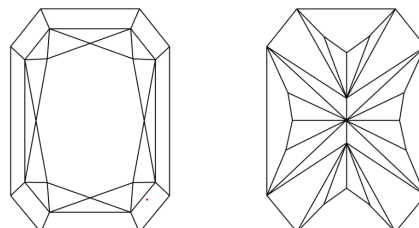

CLARITY CHARACTERISTICS

KEY TO SYMBOLS

Red symbols indicate internal characteristics.
Green symbols indicate external characteristics.

COLOR

D E F G H I J Faint Very Light Light

CLARITY

IF	VVS¹⁻²	VS¹⁻²	SI¹⁻²	I¹⁻³
Internally Flawless	Very Very Slightly Included	Very Slightly Included	Slightly Included	Included