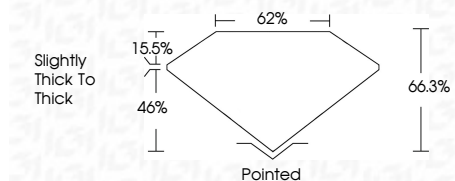

ELECTRONIC COPY

LG639430137
Report verification at igi.org

June 15, 2024
IGI Report Number **LG639430137**
Description **LABORATORY GROWN DIAMOND**
Shape and Cutting Style **CUT CORNERED
RECTANGULAR MODIFIED
BRILLIANT**

Measurements **7.98 X 5.75 X 3.81 MM**

GRADING RESULTS

Carat Weight **1.55 CARAT**
Color Grade **D**
Clarity Grade **VVS 2**

ADDITIONAL GRADING INFORMATION

Polish **EXCELLENT**
Symmetry **EXCELLENT**
Fluorescence **NONE**
Inscription(s) **IGI LG639430137**
Comments: This Laboratory Grown Diamond was created by Chemical Vapor Deposition (CVD) growth process. Type IIa

June 15, 2024
IGI Report No. LG639430137
CUT CORNERED RECT. MODIFIED BRILLIANT
7.98 X 5.75 X 3.81 MM
Carat Weight **1.55 CARAT**
Color Grade **D**
Clarity Grade **VVS 2**
Depth **46.0%**
Table **15.5%**
Girdle **Slightly thick to Thick**
Culet **Pointed**
Polish **EXCELLENT**
Symmetry **EXCELLENT**
Fluorescence **NONE**
Inscription(s) **IGI LG639430137**
Comments: This Laboratory Grown Diamond was created by Chemical Vapor Deposition (CVD) growth process. Type IIa

LABORATORY GROWN DIAMOND REPORT

June 15, 2024
IGI Report Number **LG639430137**
Description **LABORATORY GROWN DIAMOND**
Shape and Cutting Style **CUT CORNERED RECTANGULAR
MODIFIED BRILLIANT**
Measurements **7.98 X 5.75 X 3.81 MM**