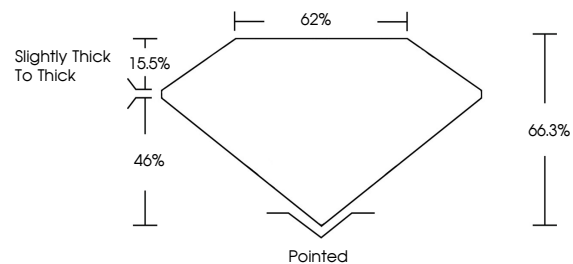

Measurements **7.98 X 5.75 X 3.81 MM**

GRADING RESULTS

Carat Weight **1.55 CARAT**
Color Grade **D**
Clarity Grade **VVS 2**

ADDITIONAL GRADING INFORMATION

Polish **EXCELLENT**
Symmetry **EXCELLENT**
Fluorescence **NONE**
Inscription(s) **IGI LG639430137**
Comments: This Laboratory Grown Diamond was created by Chemical Vapor Deposition (CVD) growth process. Type IIa

June 15, 2024
IGI Report No. LG639430137
CUT CORNERED RECT. MODIFIED BRILLIANT
7.98 X 5.75 X 3.81 MM
Carat Weight **1.55 CARAT**
Color Grade **D**
Clarity Grade **VVS 2**
Depth **46.0%**
Table **15.5%**
Girdle **Slightly thick to Thick**
Culet **Pointed**
Polish **EXCELLENT**
Symmetry **EXCELLENT**
Fluorescence **NONE**
Inscription(s) **IGI LG639430137**
Comments: This Laboratory Grown Diamond was created by Chemical Vapor Deposition (CVD) growth process. Type IIa

GRADING RESULTS

Carat Weight **1.55 CARAT**
Color Grade **D**
Clarity Grade **VVS 2**

ADDITIONAL GRADING INFORMATION

Polish **EXCELLENT**
Symmetry **EXCELLENT**
Fluorescence **NONE**
Inscription(s) **IGI LG639430137**

Comments: This Laboratory Grown Diamond was created by Chemical Vapor Deposition (CVD) growth process. Type IIa

PROPORTIONS

Sample Image Used

CLARITY CHARACTERISTICS

KEY TO SYMBOLS

Red symbols indicate internal characteristics.
Green symbols indicate external characteristics.