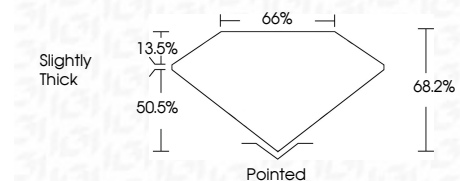

Measurements **8.46 X 6.14 X 4.19 MM**

GRADING RESULTS

Carat Weight **1.91 CARAT**
Color Grade **E**
Clarity Grade **VS 1**

ADDITIONAL GRADING INFORMATION

Polish **EXCELLENT**
Symmetry **EXCELLENT**
Fluorescence **NONE**
Inscription(s) **IGI LG639433127**
Comments: This Laboratory Grown Diamond was created by Chemical Vapor Deposition (CVD) growth process. Type IIa

June 15, 2024
IGI Report No **LG639433127**
CUT CORNERED RECT. MODIFIED BRILLIANT
8.46 X 6.14 X 4.19 MM
Carat Weight **1.91 CARAT**
Color Grade **E**
Clarity Grade **VS 1**
Table **50.5%**
Depth **13.5%**
Girdle **Slightly Thick**
Culet **Pointed**
Polish **EXCELLENT**
Symmetry **EXCELLENT**
Fluorescence **NONE**
Inscription(s) **IGI LG639433127**
Comments: This Laboratory Grown Diamond was created by Chemical Vapor Deposition (CVD) growth process. Type IIa

LABORATORY GROWN DIAMOND REPORT

June 15, 2024
IGI Report Number **LG639433127**
Description **LABORATORY GROWN DIAMOND**
Shape and Cutting Style **CUT CORNERED RECTANGULAR
MODIFIED BRILLIANT**
Measurements **8.46 X 6.14 X 4.19 MM**

GRADING RESULTS

Carat Weight **1.91 CARAT**
Color Grade **E**
Clarity Grade **VS 1**

ADDITIONAL GRADING INFORMATION

Polish **EXCELLENT**
Symmetry **EXCELLENT**
Fluorescence **NONE**
Inscription(s) **IGI LG639433127**