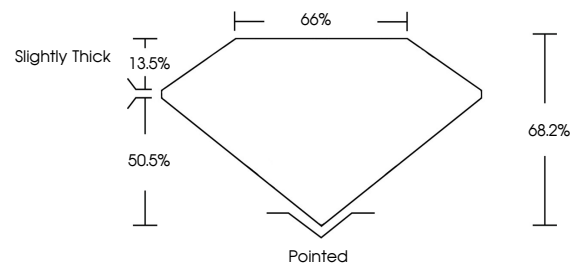

Measurements **8.46 X 6.14 X 4.19 MM**

GRADING RESULTS

Carat Weight **1.91 CARAT**
Color Grade **E**
Clarity Grade **VS 1**

ADDITIONAL GRADING INFORMATION

Polish **EXCELLENT**
Symmetry **EXCELLENT**
Fluorescence **NONE**
Inscription(s) **IGI LG639433127**
Comments: This Laboratory Grown Diamond was created by Chemical Vapor Deposition (CVD) growth process. Type IIa

June 15, 2024
IGI Report No **LG639433127**
CUT CORNERED RECT. MODIFIED BRILLIANT
8.46 X 6.14 X 4.19 MM
Carat Weight **1.91 CARAT**
Color Grade **E**
Clarity Grade **VS 1**
Table **50.5%**
Depth **13.5%**
Girdle **Slightly Thick**
Culet **Pointed**
Polish **EXCELLENT**
Symmetry **EXCELLENT**
Fluorescence **NONE**
Inscription(s) **IGI LG639433127**
Comments: This Laboratory Grown Diamond was created by Chemical Vapor Deposition (CVD) growth process. Type IIa

GRADING RESULTS

Carat Weight **1.91 CARAT**
Color Grade **E**
Clarity Grade **VS 1**

ADDITIONAL GRADING INFORMATION

Polish **EXCELLENT**
Symmetry **EXCELLENT**
Fluorescence **NONE**
Inscription(s) **IGI LG639433127**

Comments: This Laboratory Grown Diamond was created by Chemical Vapor Deposition (CVD) growth process. Type IIa

PROPORTIONS

Sample Image Used

CLARITY CHARACTERISTICS

KEY TO SYMBOLS

Red symbols indicate internal characteristics.
Green symbols indicate external characteristics.